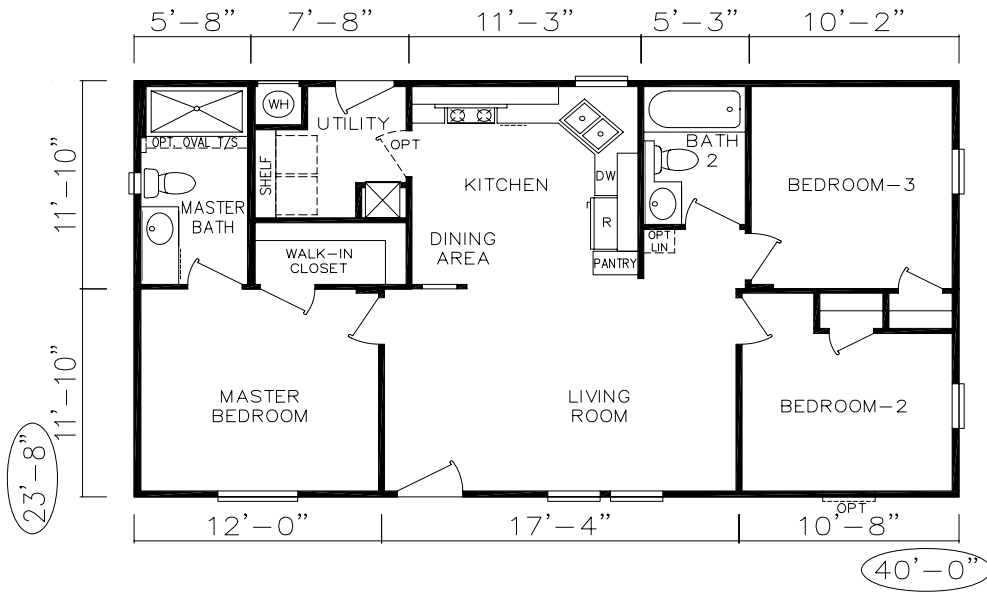

ES-1

ES-1 Starcrest Extreme
3 Bedroom 2 Bath
946 SQ. FT. Living Space

ES-01
946.67 SQ. FT.

Close this window to return to Evergreen website.