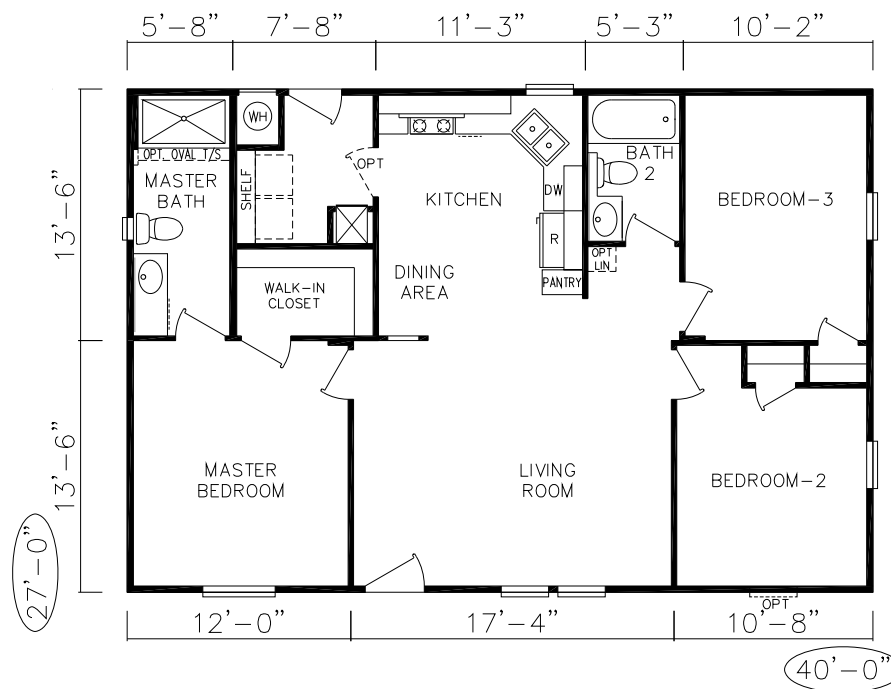

ES- 2

ES-2 Starcrest Extreme
3 Bedroom 2 Bath
1080 SQ. FT. Living Space

ES-02
1080 SQ. FT.

Close this window to return to Evergreen website.