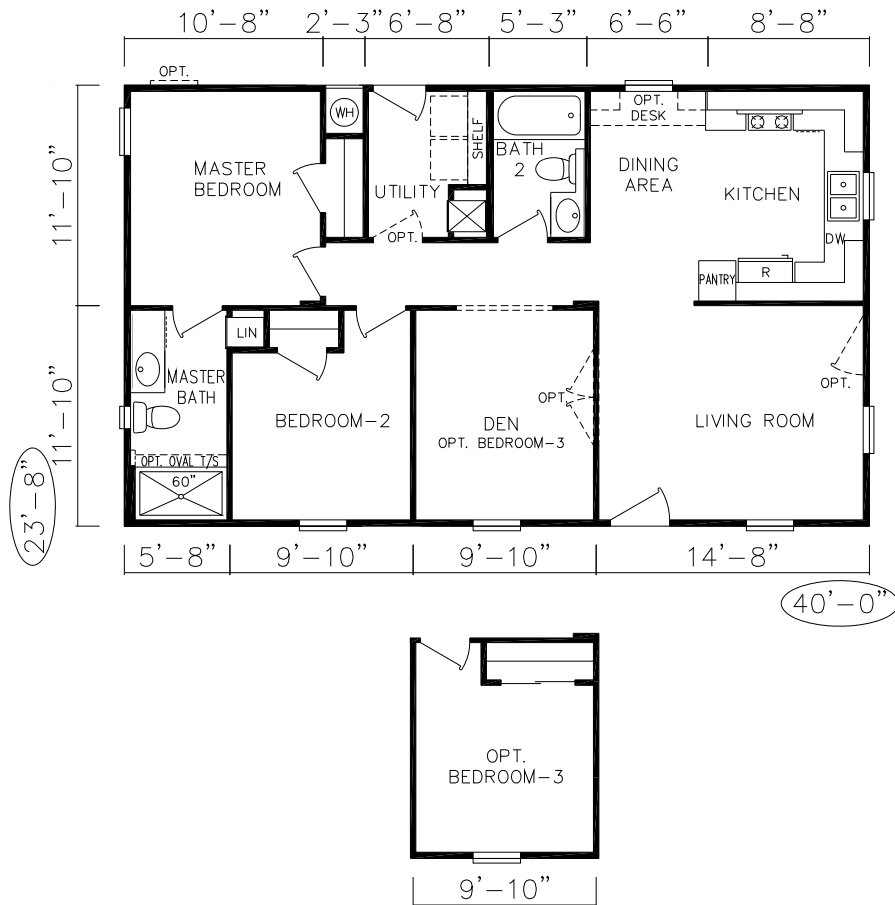

ES-3

ES-3 Starcrest Extreme
3 Bedroom, Den, 2 Bath
946 SQ. FT. Living Space

Close this window to return to Evergreen website.