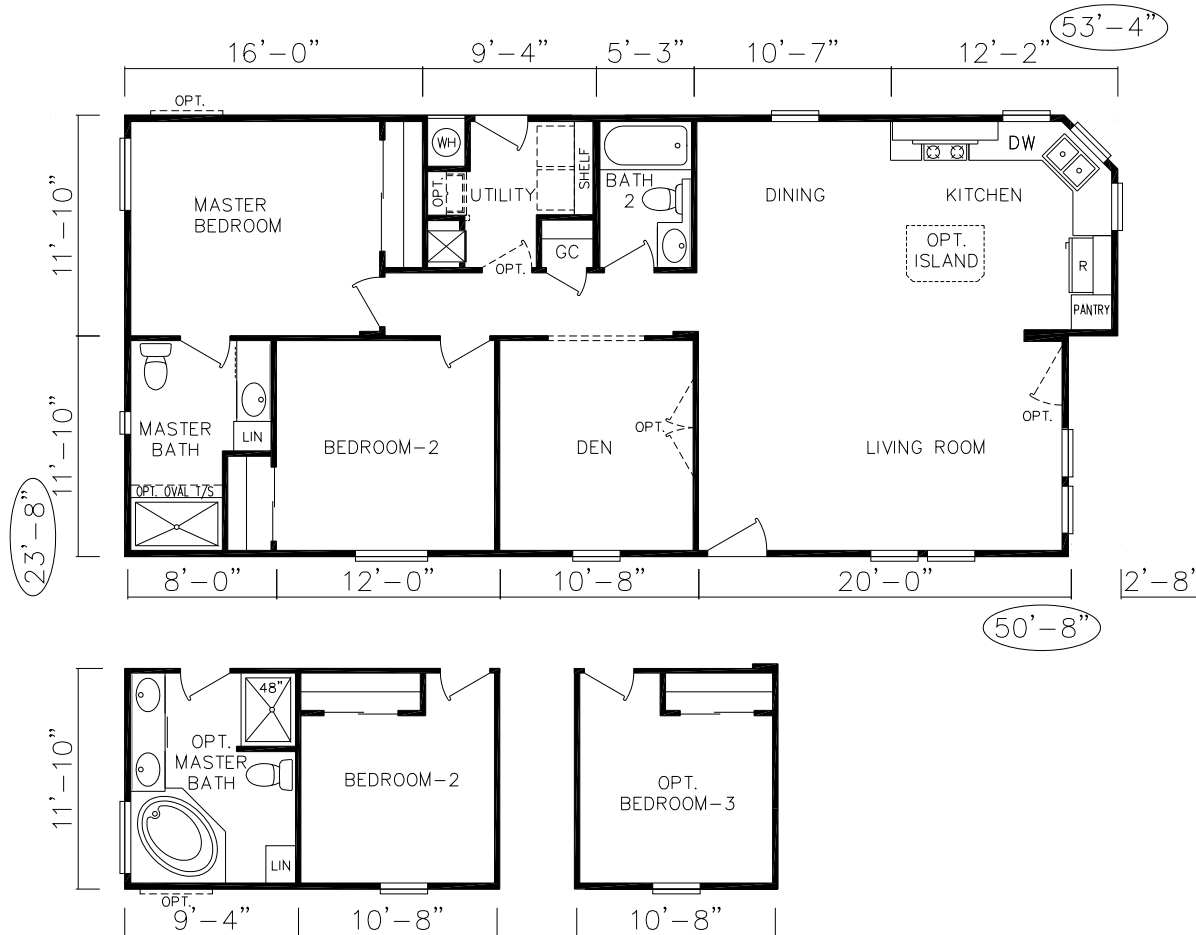

ES-5

ES-5 Starcrest Extreme
3 Bedroom, Den, 2 Bath
1226 SQ. FT. Living Space

Close this window to return to Evergreen website.