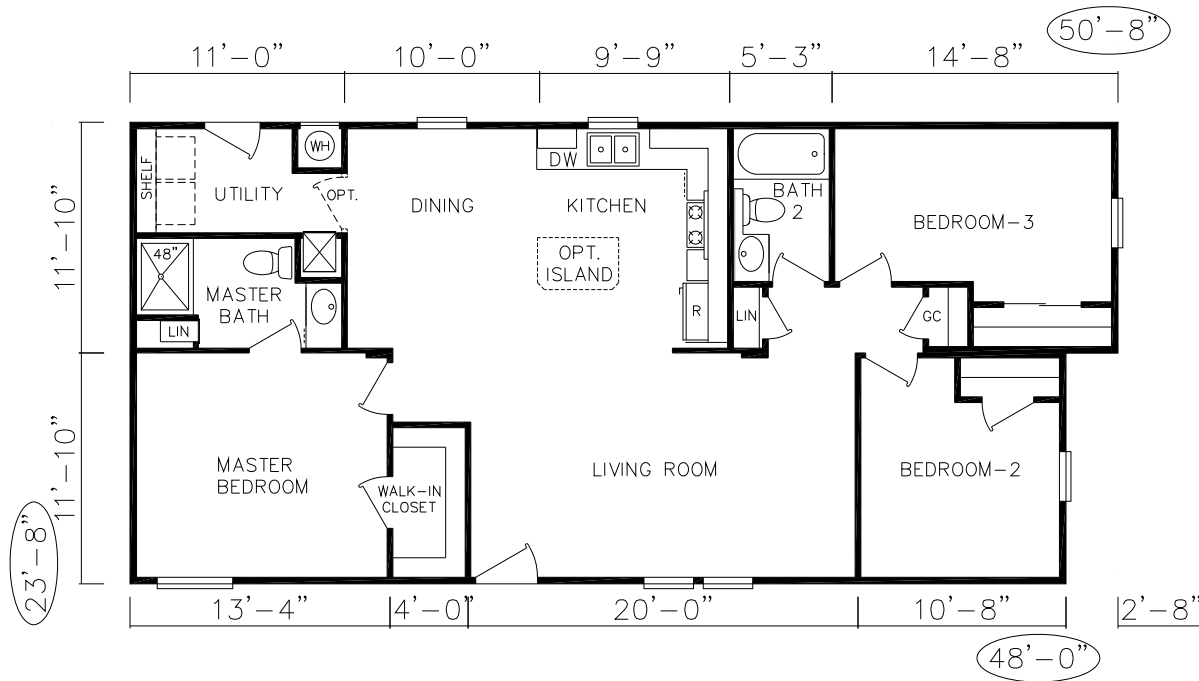

# ES-7

ES-7 Starcrest Extreme  
3 Bedroom, 2 Bath  
1168 SQ. FT. Living Space

Close this window to return to Evergreen website.