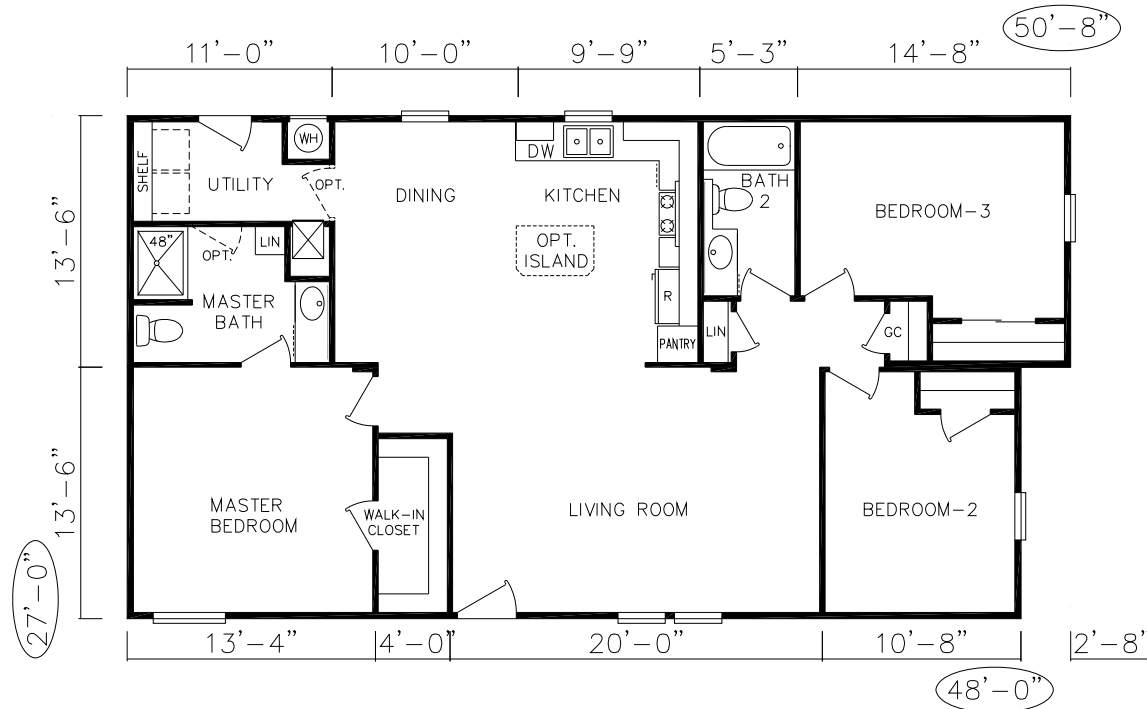

# ES- 8

ES-8 Starcrest Extreme  
3 Bedroom 2 Bath  
1332 SQ. FT. Living Space

Close this window to return to Evergreen website.