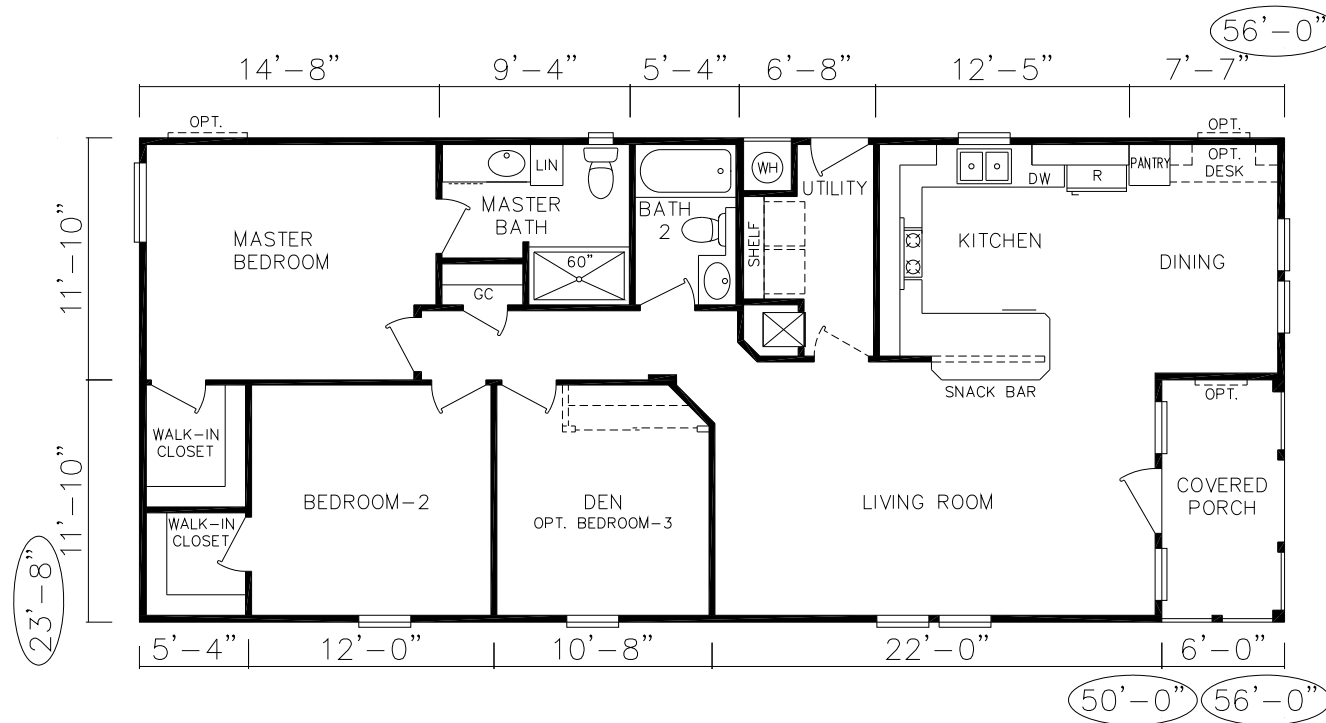

# ES-11

ES-11 Starcrest Extreme  
2 Bedroom, Den, 2 Bath  
1313.5 SQ. FT. Living Space  
82.5 SQ.FT Covered Porch  
Total 1396 SQ. FT.

Close this window to return to Evergreen website.