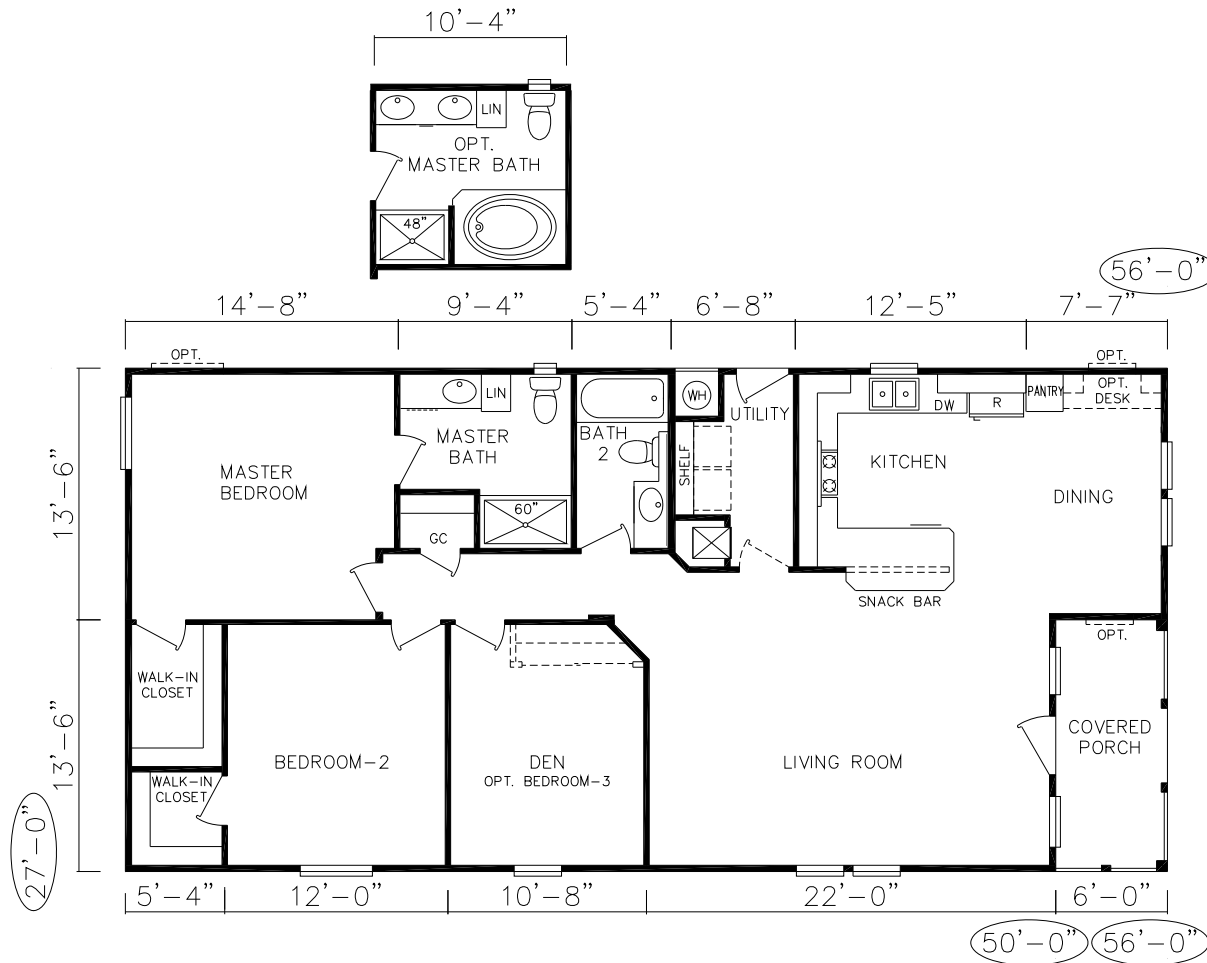

ES-12

ES-12 Starcrest Extreme
2 Bedroom, Den, 2 Bath
1431 SQ. FT. Living Space
81 SQ.FT Covered Porch
Total 1512 SQ. FT.

Close this window to return to Evergreen website.