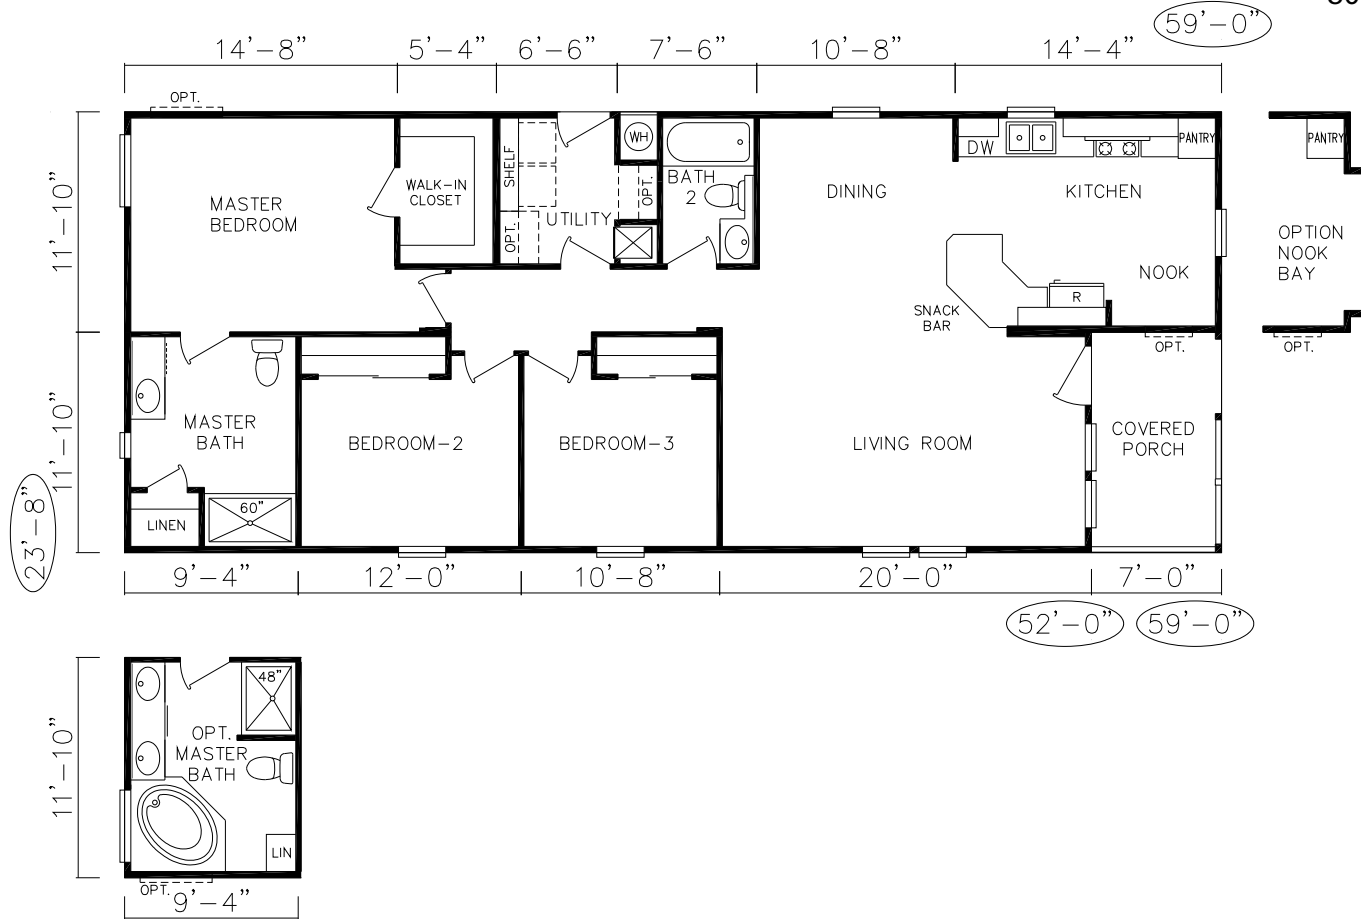

# ES-13

ES-13 Starcrest Extreme  
 3 Bedroom 2 Bath  
 1313 SQ. FT. Living Space  
 80 SQ.FT Covered Porch  
 Total 1396 SQ. FT.

Close this window to return to Evergreen website.