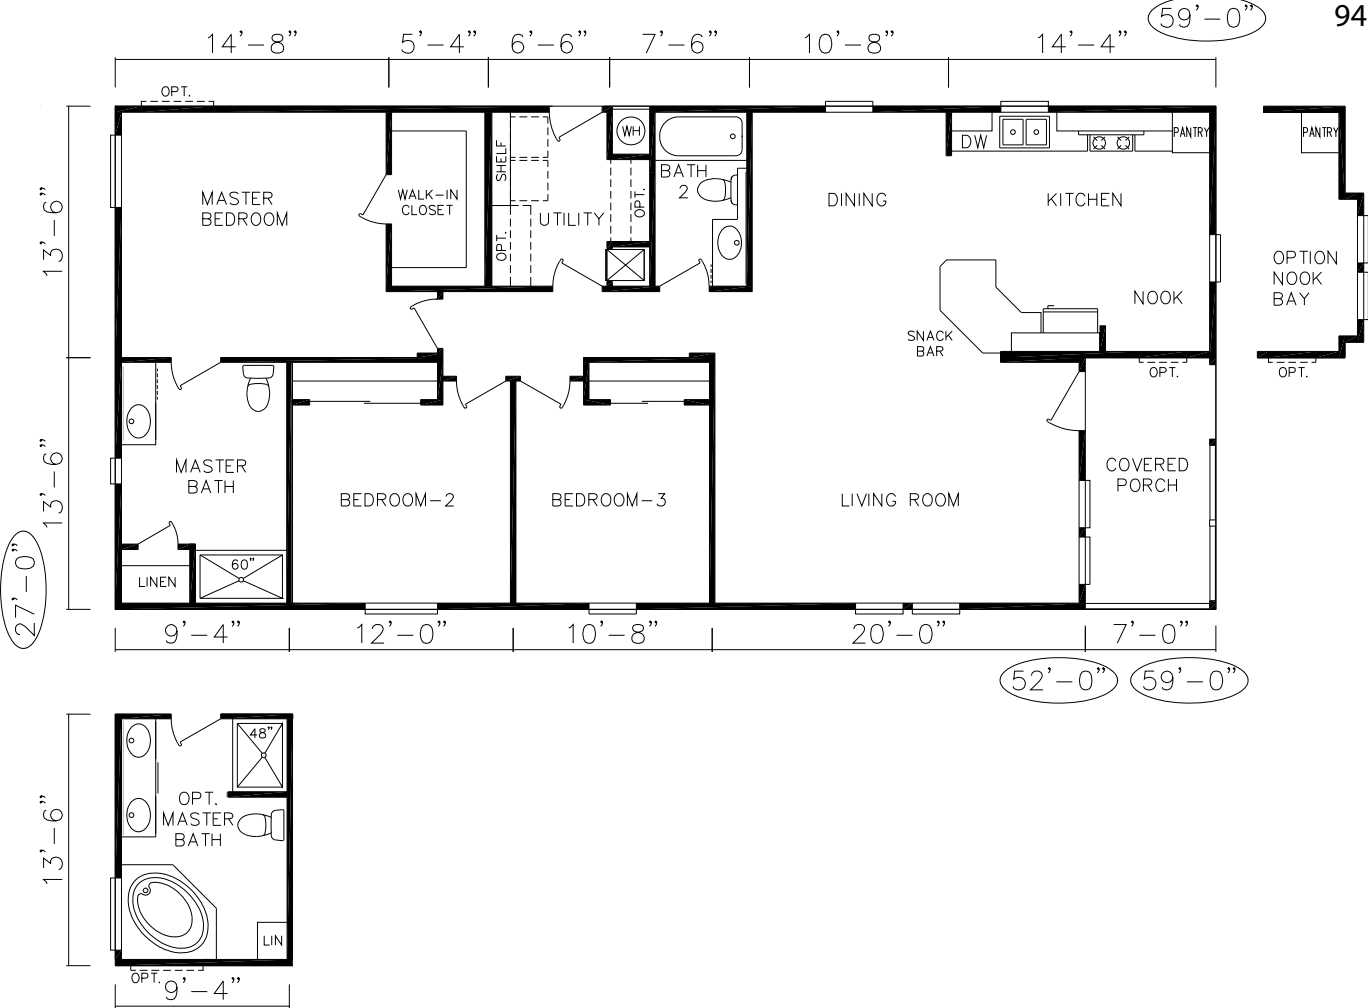

ES- 14

ES-14 Starcrest Extreme
 3 Bedroom 2 Bath
 1498 SQ. FT. Living Space
 94 SQ.FT Covered Porch
 Total 1593 SQ. FT.

Close this window to return to Evergreen website.