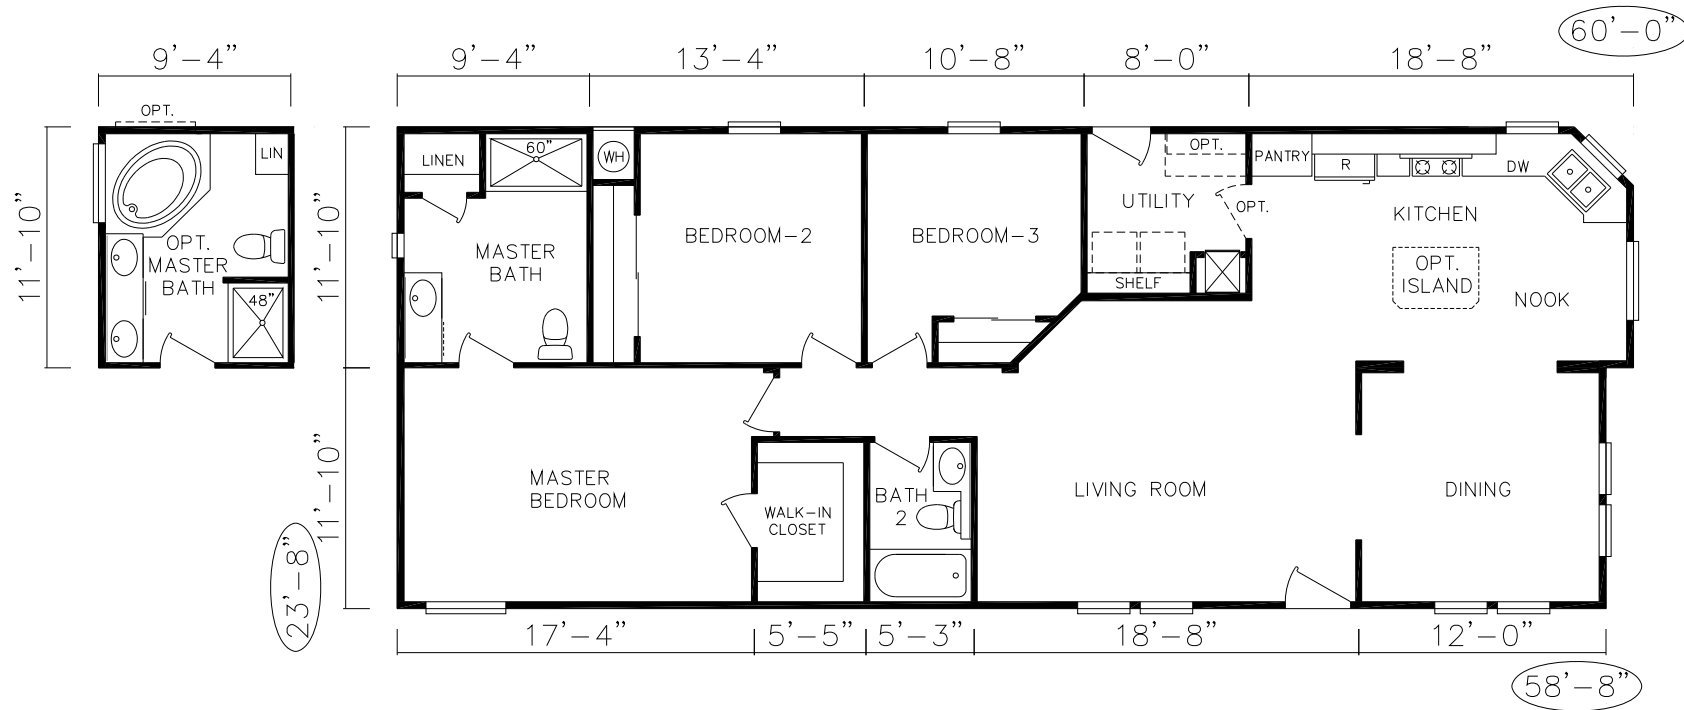

ES-15

ES-15 Starcrest Extreme
3 Bedroom 2 Bath
1400 SQ. FT. Living Space

Close this window to return to Evergreen website.