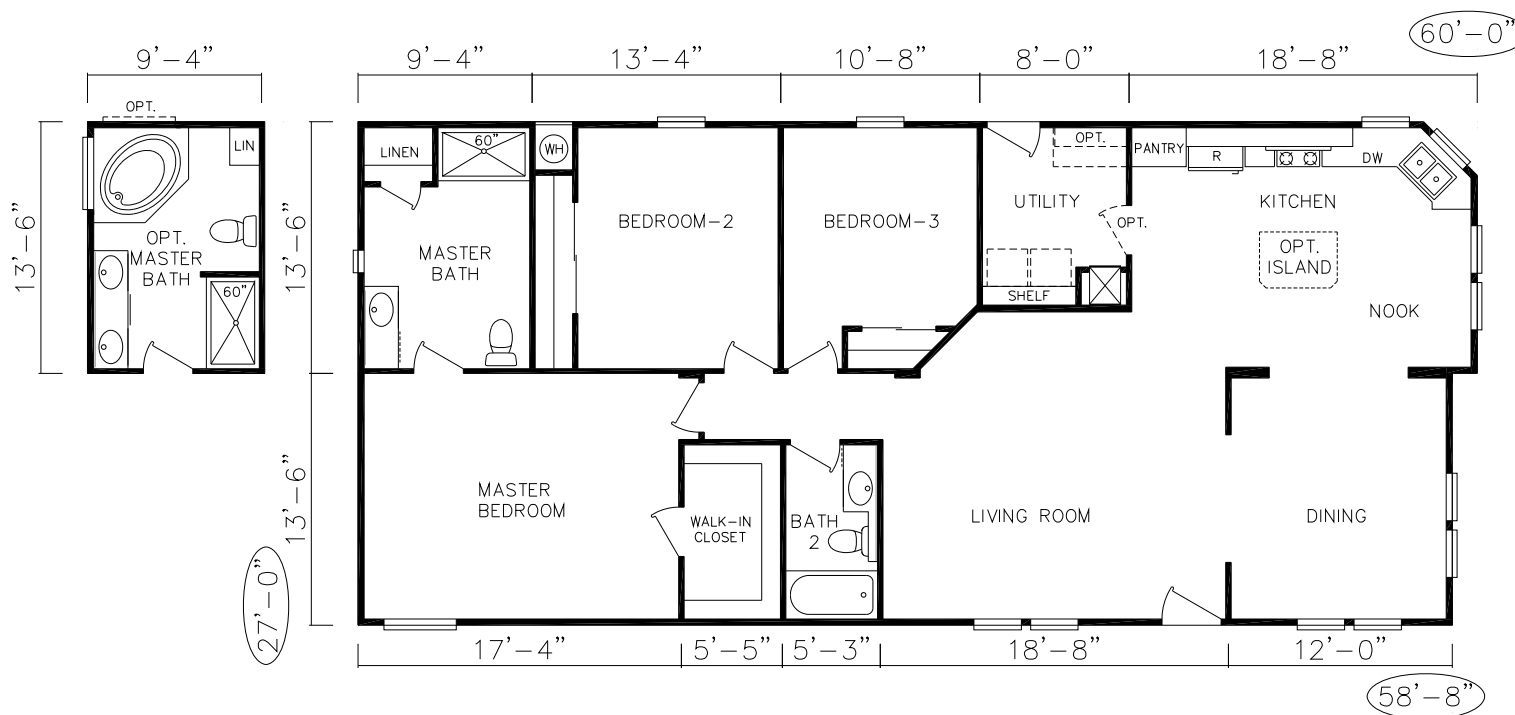

ES-16

ES-16 Starcrest Extreme
3 Bedroom 2 Bath
1598 SQ. FT. Living Space

Close this window to return to Evergreen website.