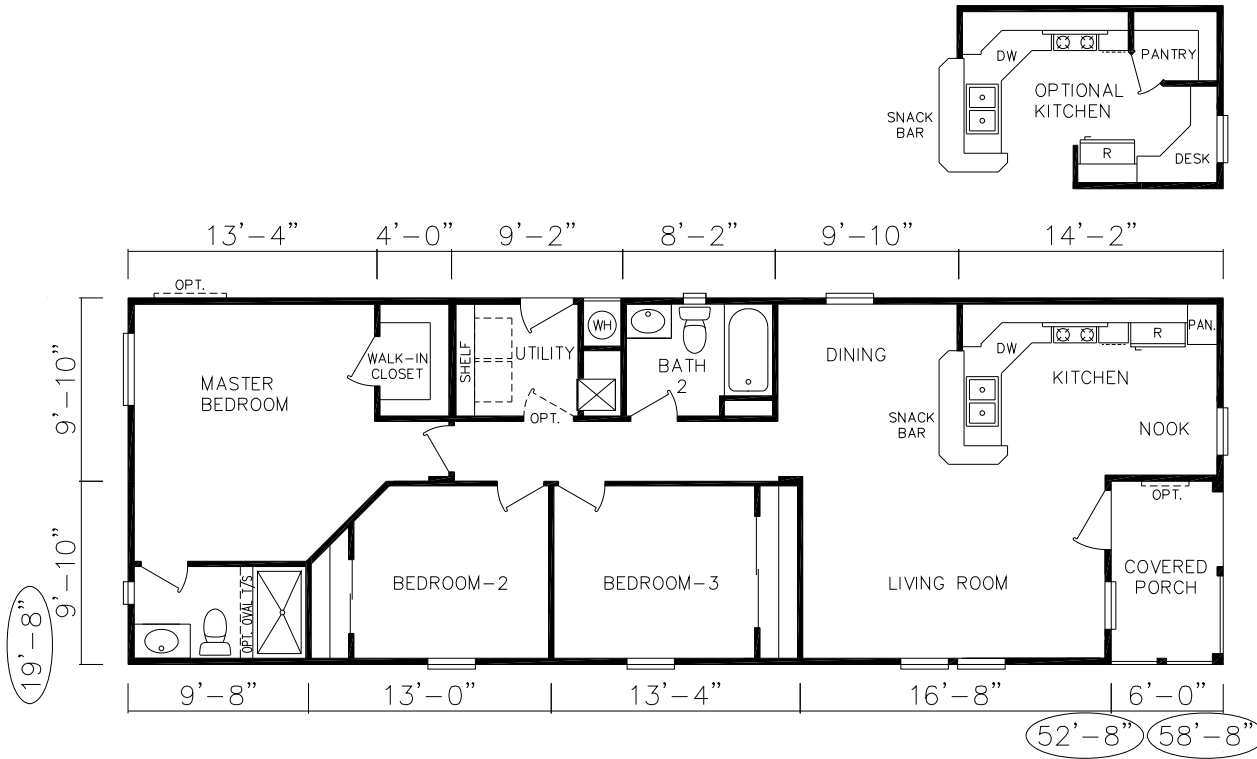

# ES-17

ES-17 Starcrest Extreme  
3 Bedroom, 2 Bath  
1095 SQ. FT. Living Space  
59 SQ. FT. Covered Porch  
TOTAL 1154 SQ. FT.

ES-17

Close this window to return to Evergreen website.