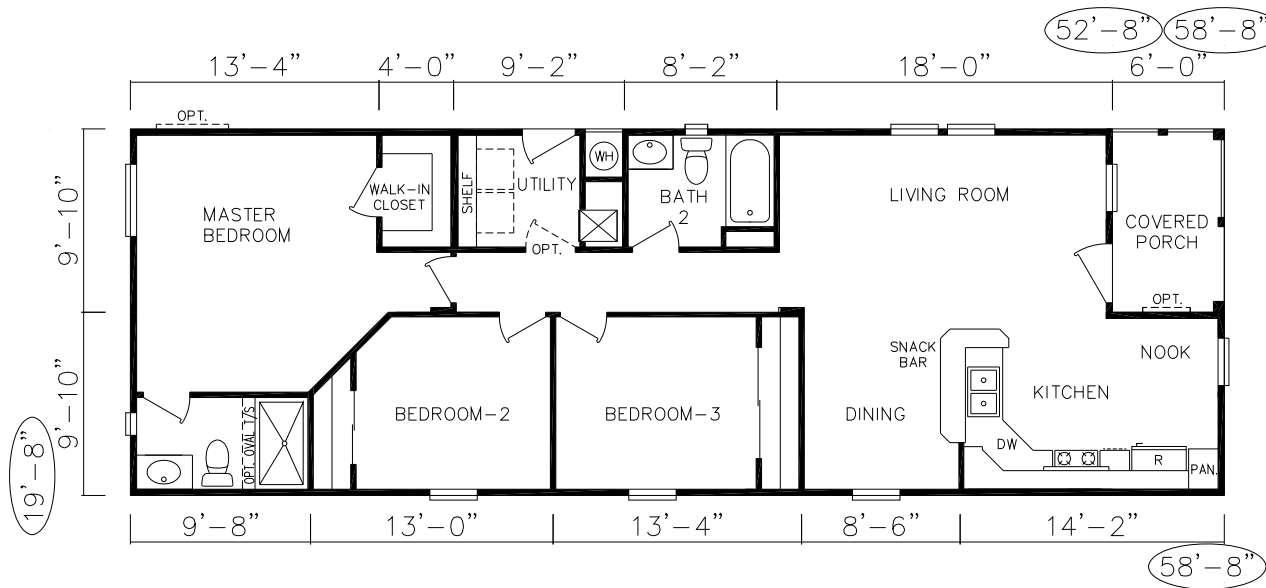

ES-18

ES-18 Starcrest Extreme
3 Bedroom, 2 Bath
1095 SQ. FT. Living Space
59 SQ. FT. Covered Porch
TOTAL 1154 SQ. FT.

ES-18

Close this window to return to Evergreen website.