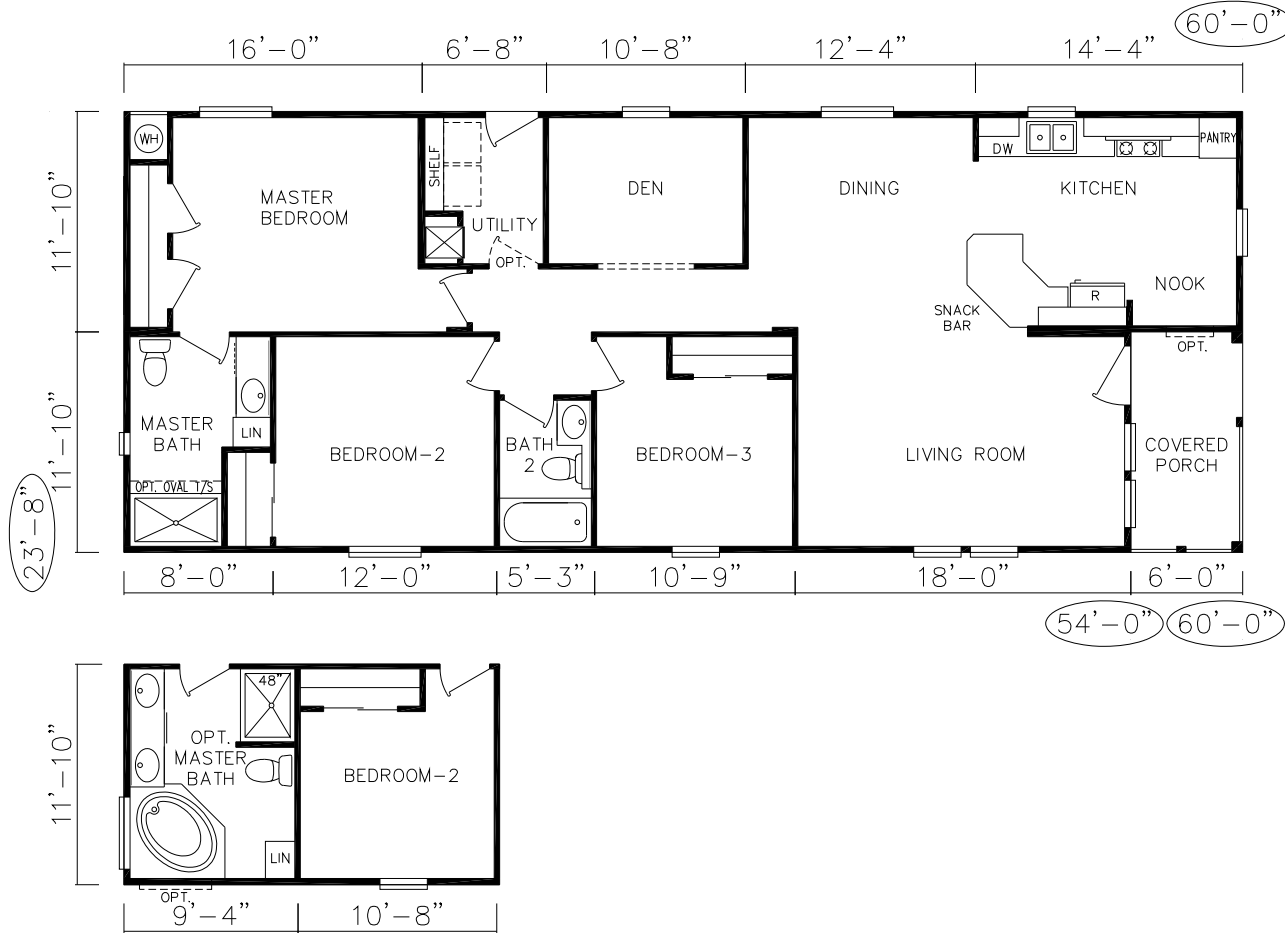

# ES-19

ES-19 Starcrest Extreme  
3 Bedroom, Den, 2 Bath  
1349 SQ. FT. Living Space  
71 SQ. FT. Covered Porch  
TOTAL 1420 SQ. FT.

Close this window to return to Evergreen website.