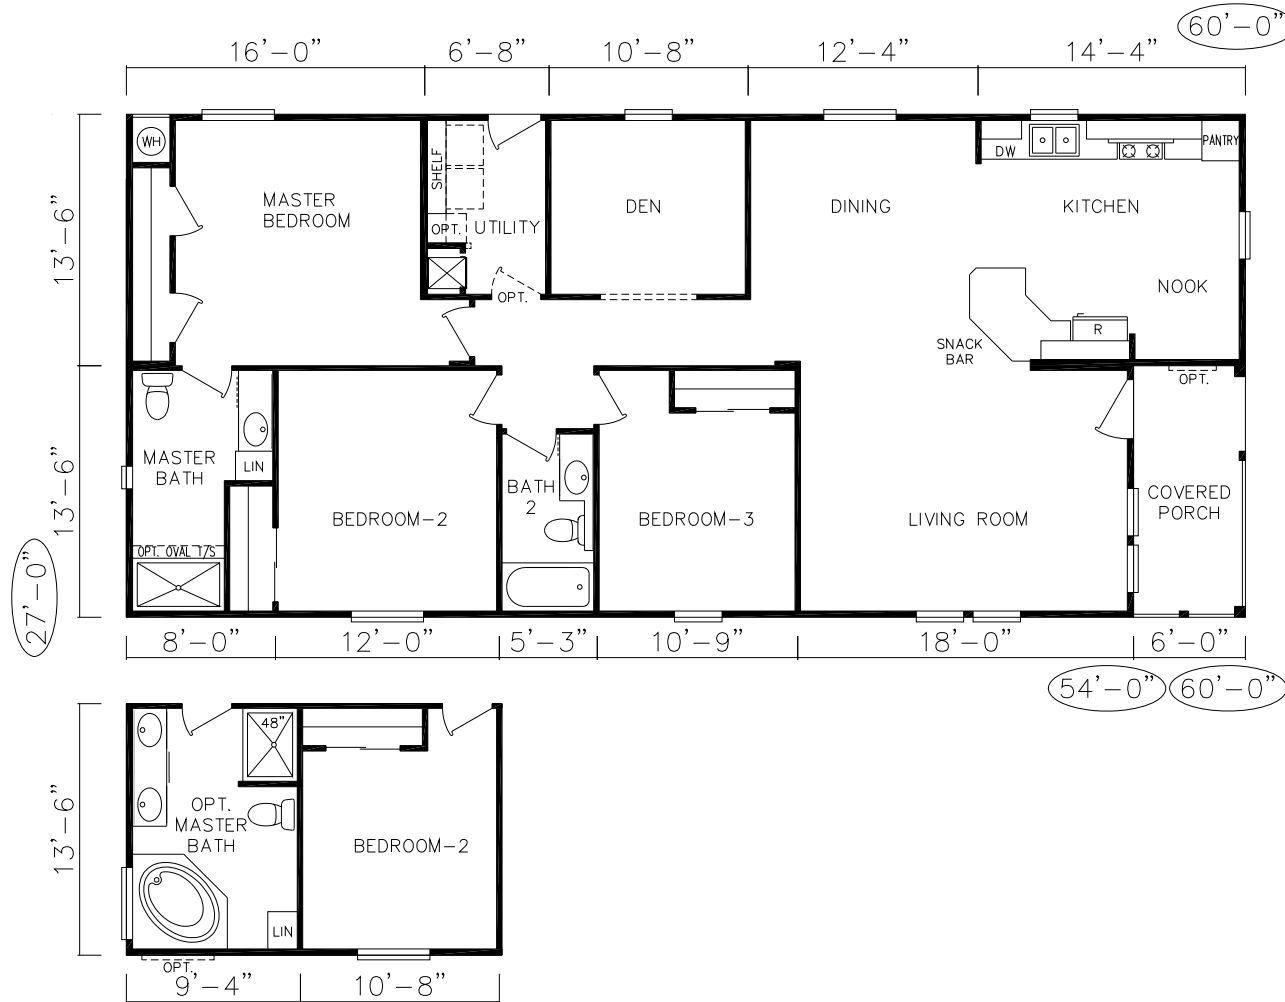

ES- 20

ES-20 Starcrest Extreme
 3 Bedroom, Den, 2 Bath
 1540 SQ. FT. Living Space
 80 SQ. FT. Covered Porch
 TOTAL 1620 SQ. FT.

Close this window to return to Evergreen website.