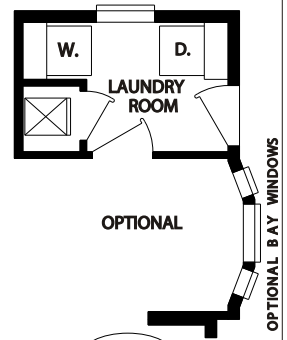

Close this window to return to Evergreen website.

Grand Manor Estate Series

M-01

1883 SQ. FT.

This beautiful home features three bedrooms and two baths with separate living room and spacious family room. High volume ceilings and extensive architectural detailing accent the interior living spaces. Luxury, style and convenience define the Kitchen and Master Bath.