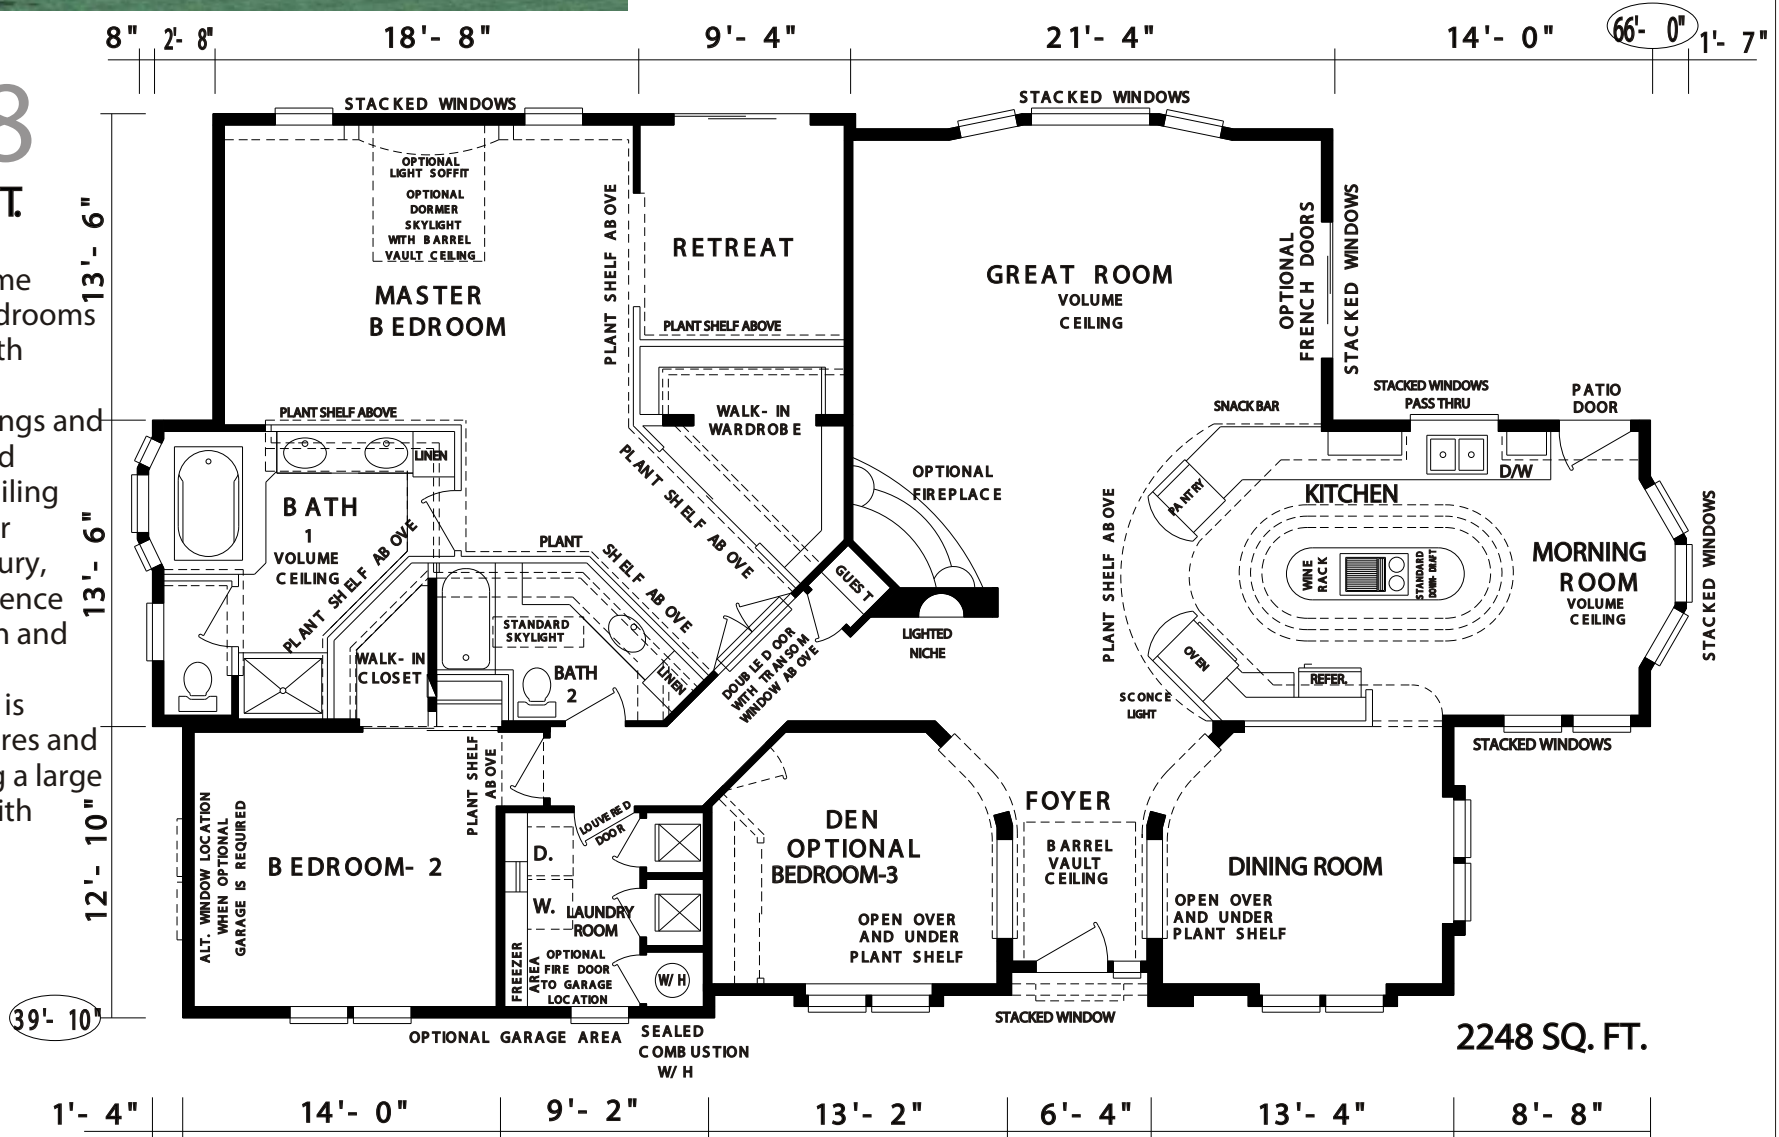

Close this window to return to Evergreen website.

Grand Manor Estate Series

M-08
2248 SQ. FT.

This beautiful home features three bedrooms and two baths with Great Room. High volume ceilings and extensive rounded architectural detailing accent the interior living spaces. Luxury, style and convenience define the Kitchen and Master Bath. The huge kitchen is loaded with features and storage, including a large Morning Room with bay window.

2248 SQ. FT.