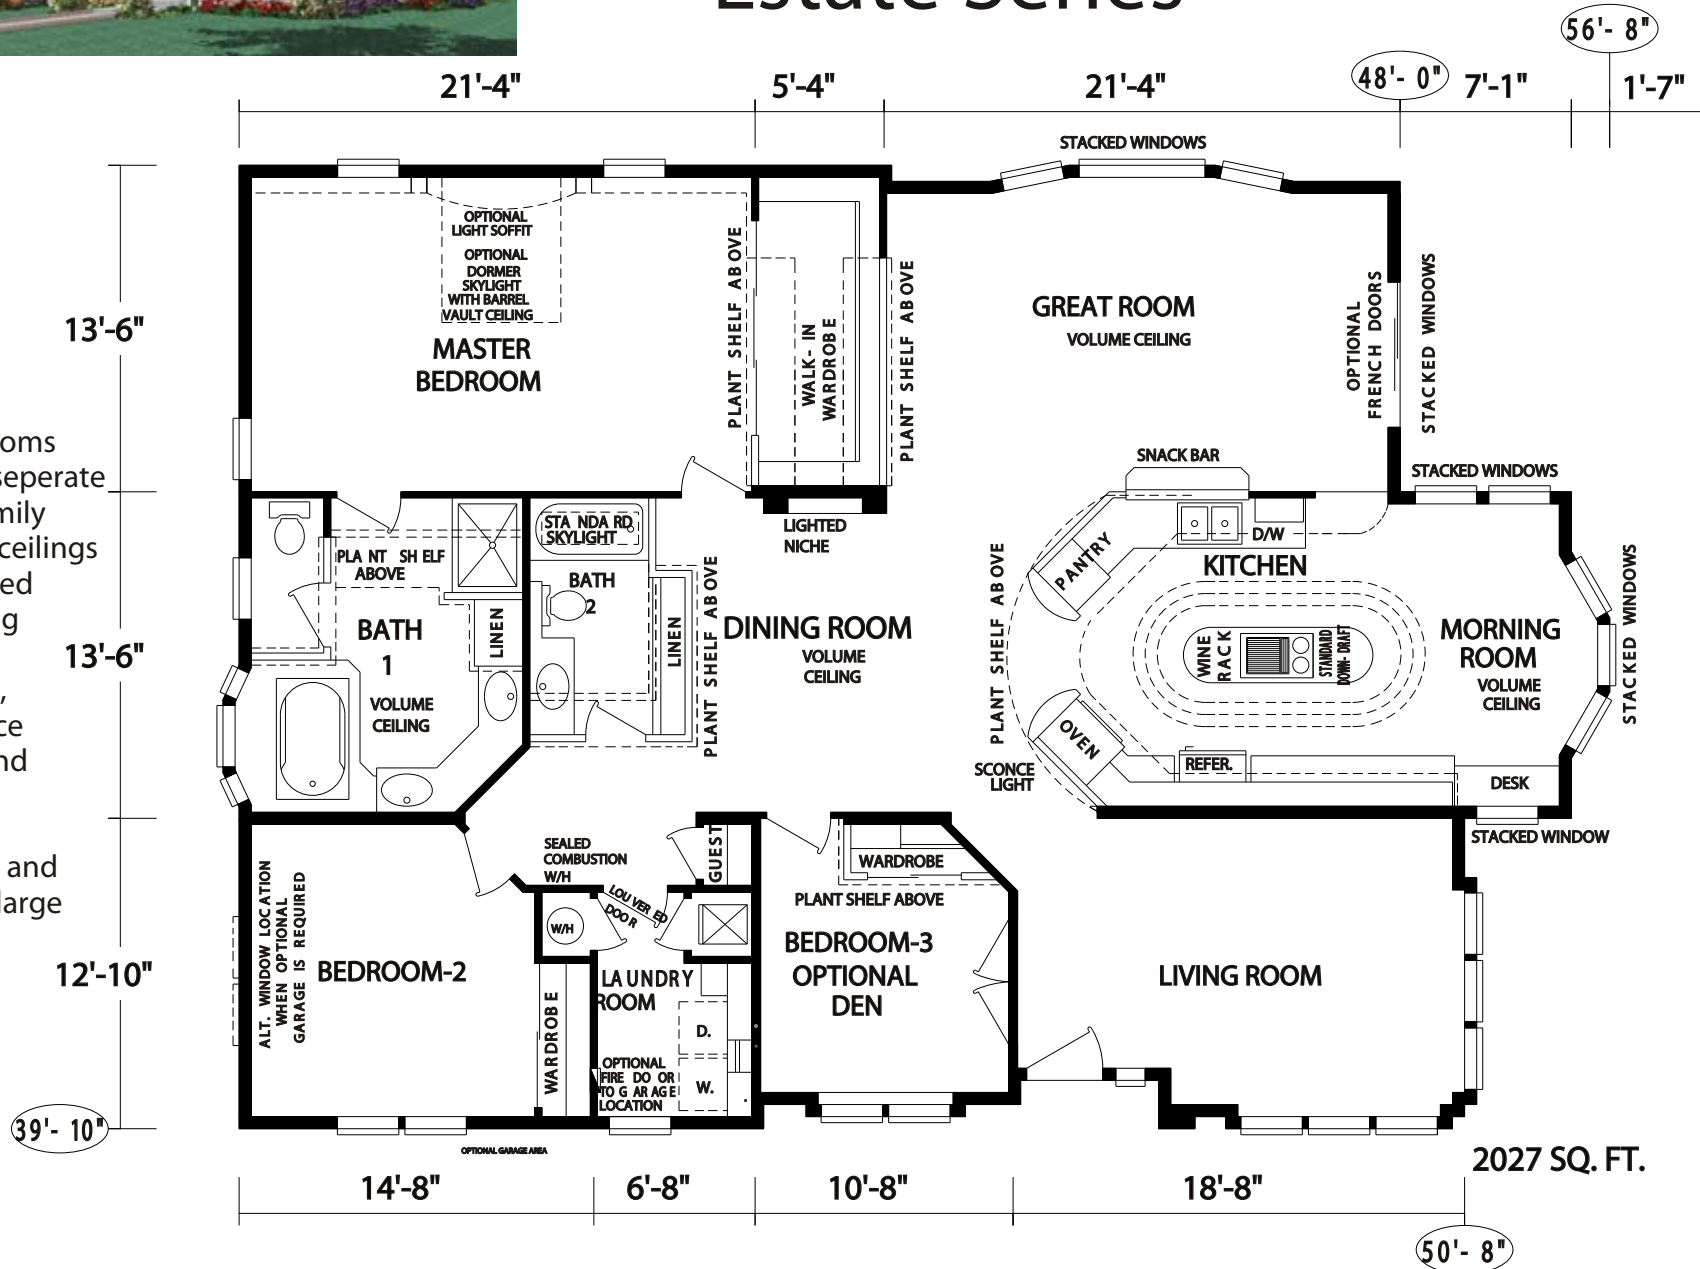

Grand Manor Estate Series

M-11
2027 SQ. FT.

This beautiful home features three bedrooms and two baths with separate Living Room and Family Room. High volume ceilings and extensive rounded architectural detailing accent the interior living spaces. Luxury, style and convenience define the Kitchen and Master Bath. The huge kitchen is loaded with features and storage, including a large Morning Room with bay window.

2027 SQ. FT.