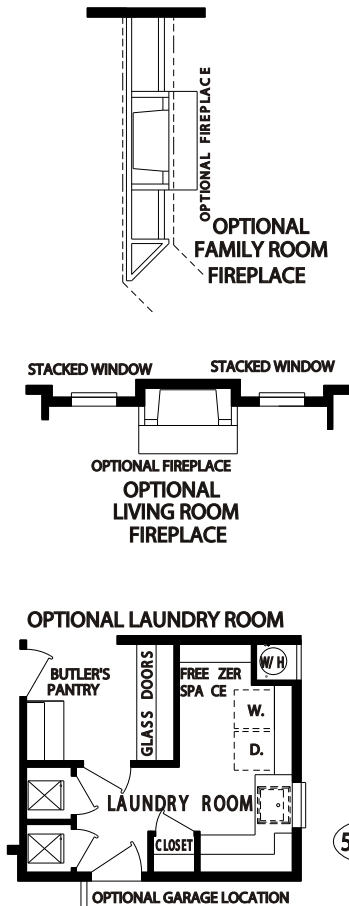

Grand Manor Estate Series

M-14

2711 SQ. FT.

This beautiful Prairie Style home features three bedrooms and two & 1/2 baths. High volume ceilings and extensive architectural detailing accent the interior living spaces. Luxury, style and convenience define the Kitchen and Master Bath.

The Kitchen opens to a spacious Family Room perfect for entertaining or family gatherings. Multiple options allow you to custom tailor this home to suit your personal needs.

Close this window to return to Evergreen website.