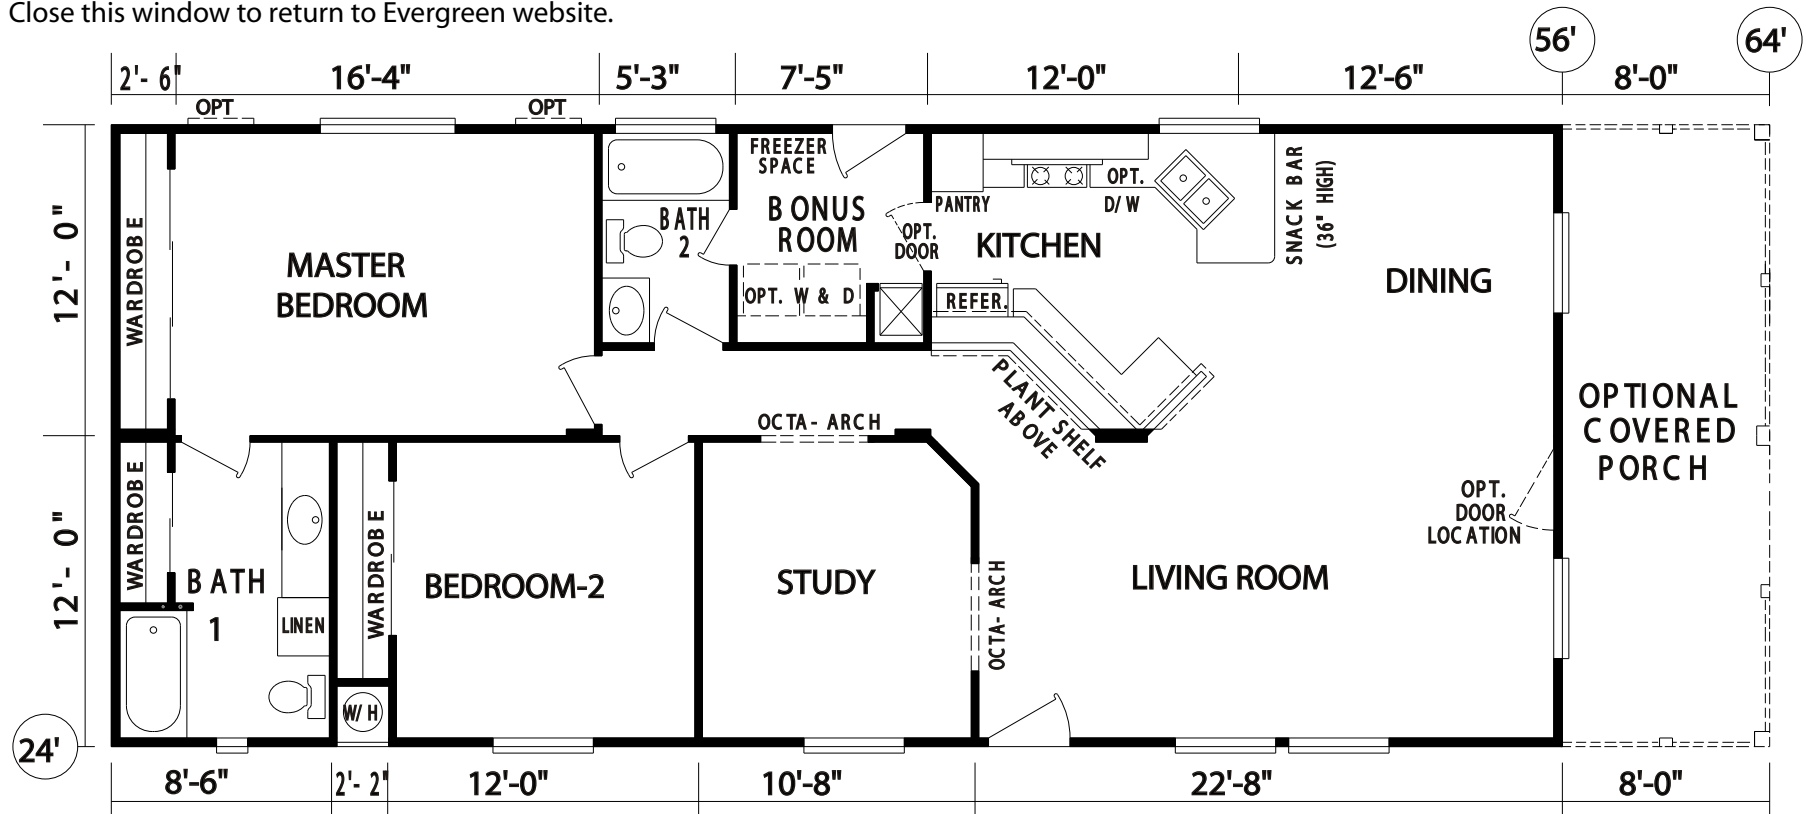

Close this window to return to Evergreen website.

OPTIONAL BATH 1

OPTIONAL BED ROOM-3

The New Cottage is Evergreen's value series, designed primarily for new and existing Manufactured Home communities. These homes offer Evergreen quality at an affordable price while still allowing the flexibility to customize for your particular needs. The NC-10 features two Bedrooms, two full Baths and a luxury Kitchen. The Study may be converted to an optional third Bedroom and an optional covered Front Porch or Glamour Bath may be added.

NEW COTTAGE NC-10

Approx. 1344 SQ. FT. (1536 SQ. FT. W/ OPTIONAL PORCH)