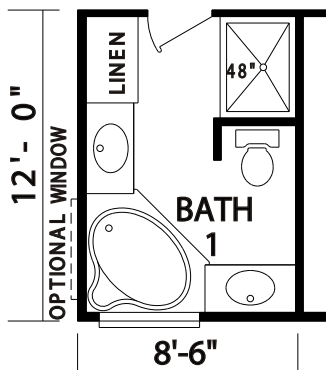

Close this window to return to Evergreen website.

OPTIONAL BATH 1

OPTIONAL BED ROOM-3

The New Cottage is Evergreen's value series, designed primarily for new and existing Manufactured Home communities. These homes offer Evergreen quality at an affordable price while still allowing the flexibility to customize for your particular needs. The NC-10 features two Bedrooms, two full Baths and a luxury Kitchen. The Study may be converted to an optional third Bedroom and an optional covered Front Porch or Glamour Bath may be added.

NEW COTTAGE NC-10

Approx. 1344 SQ. FT. (1536 SQ. FT. W/ OPTIONAL PORCH)