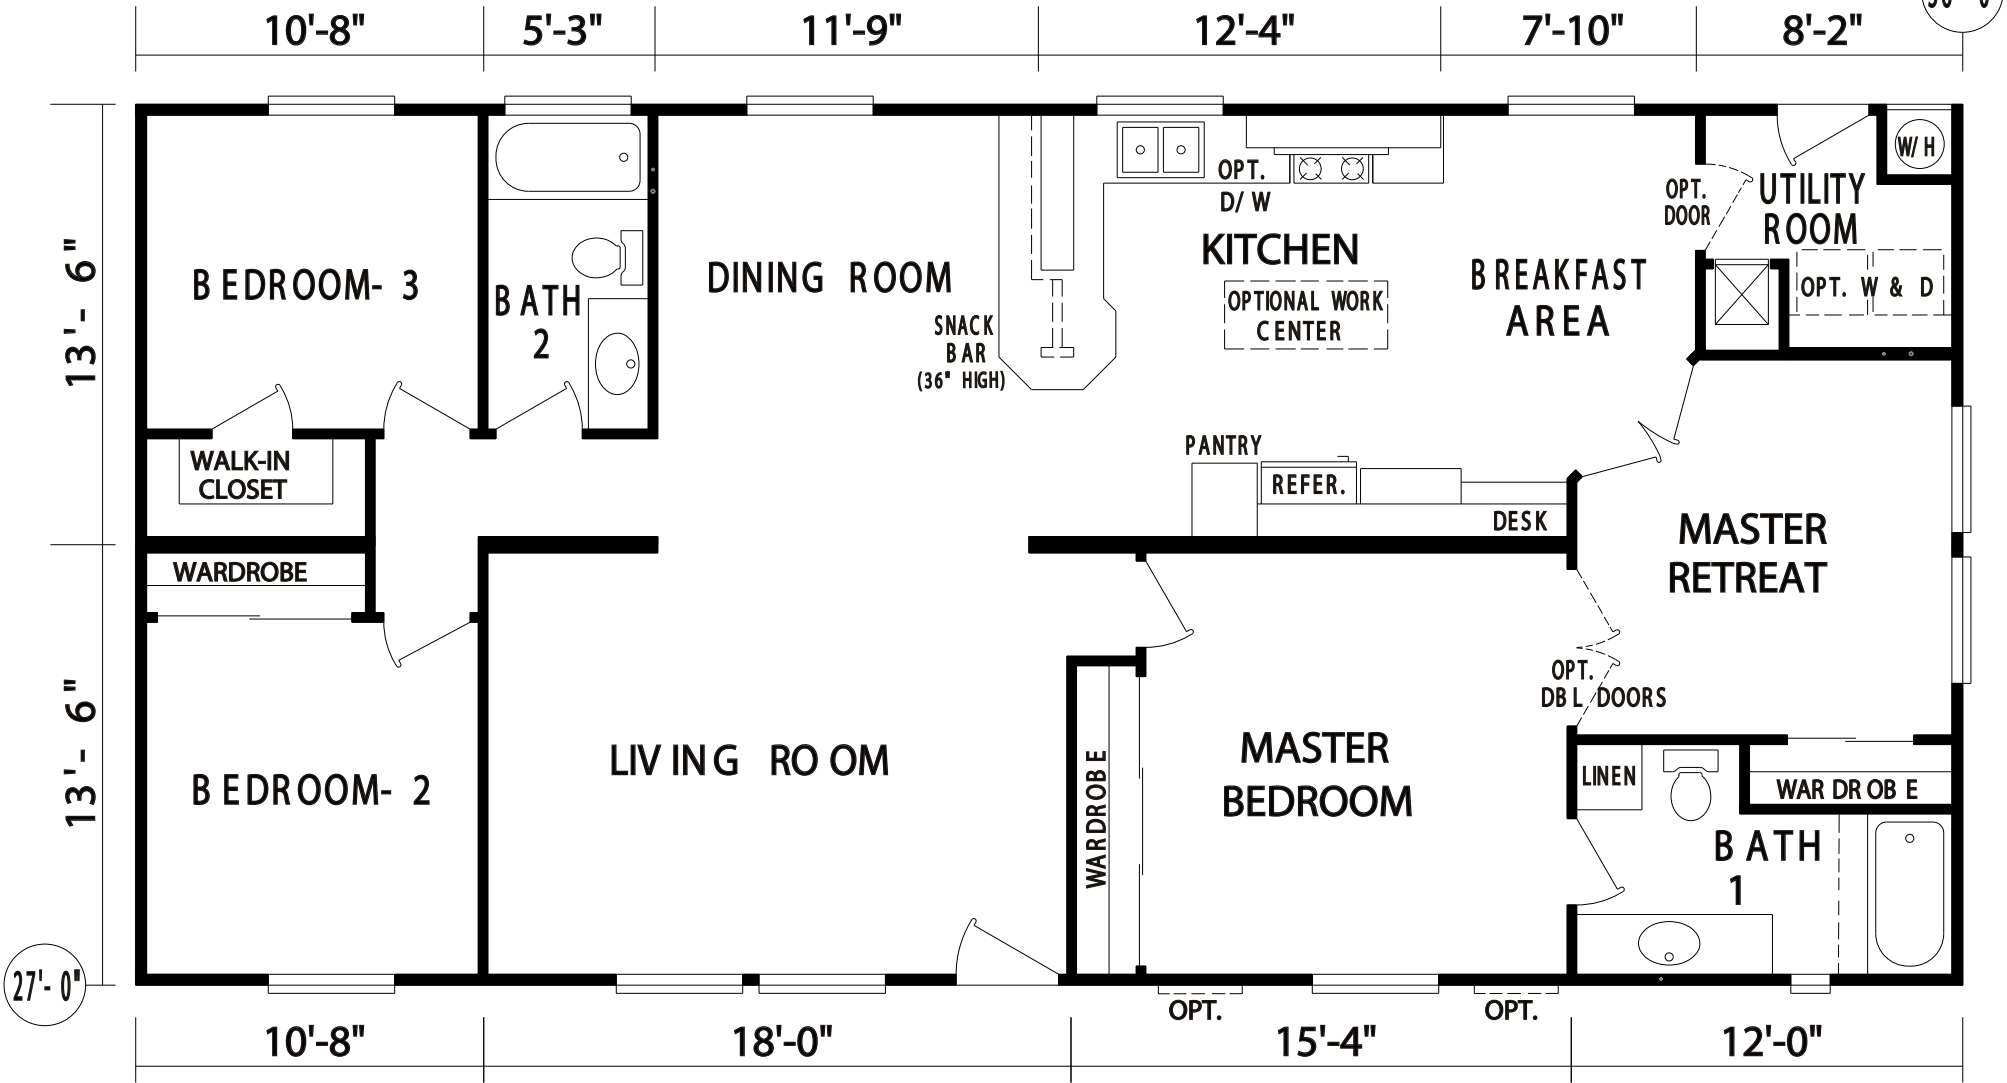

Close this window to return to Evergreen website.

56'-0"

NEW COTTAGE NC-11

Approx. 1512 SQ. FT.

OPT OVAL TUB / SHOWER
& DOUBLE SINKS

The New Cottage is Evergreen's value series, designed primarily for new and existing Manufactured Home communities. These homes offer Evergreen quality at an affordable price while still allowing the flexibility to customize for your particular needs. The NC-11 features three Bedrooms, two full Baths, a Retreat off the Master Bedroom and a luxury Kitchen including a separate Breakfast Area.