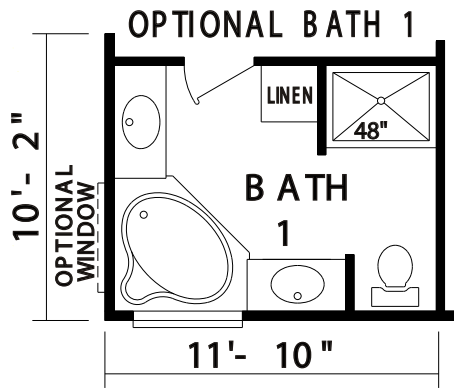

Close this window to return to Evergreen website.

The New Cottage is Evergreen's value series, designed primarily for new and existing Manufactured Home communities. These homes offer Evergreen quality at an affordable price while still allowing the flexibility to customize for your particular needs. The NC-2 features two Bedrooms, two full baths, a luxury Kitchen, and an optional Glamour Bath. You can convert the Family Room to a third Bedroom.

# NEW COTTAGE NC-2

Approx. 1057 SQ. FT.  
(1220 SQ. FT. W/ OPTIONAL PORCH)