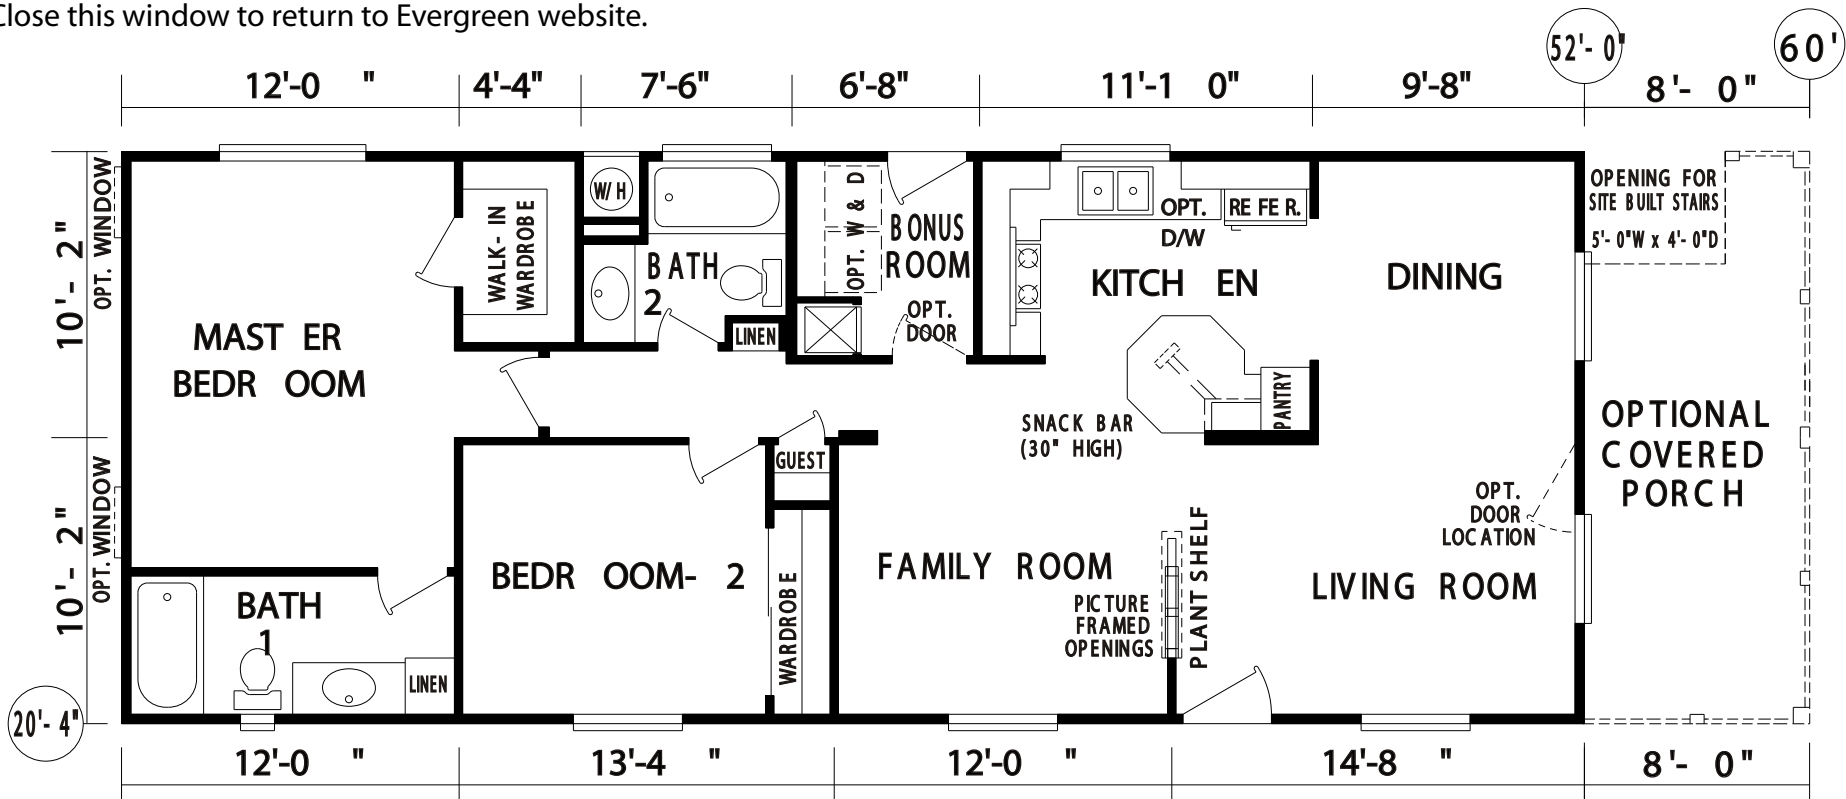

Close this window to return to Evergreen website.

The New Cottage is Evergreen's value series, designed primarily for new and existing Manufactured Home communities. These homes offer Evergreen quality at an affordable price while still allowing the flexibility to customize for your particular needs. The NC-2 features two Bedrooms, two full baths, a luxury Kitchen, and an optional Glamour Bath. You can convert the Family Room to a third Bedroom.

# NEW COTTAGE NC-2

Approx. 1057 SQ. FT.  
(1220 SQ. FT. W/ OPTIONAL PORCH)