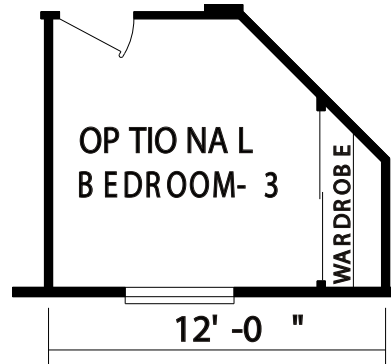

Close this window to return to Evergreen website.

The New Cottage is Evergreen's value series, designed primarily for new and existing Manufactured Home communities. These homes offer Evergreen quality at an affordable price while still allowing the flexibility to customize for your particular needs. The NC-2 features two Bedrooms, two full baths, a luxury Kitchen, and an optional Glamour Bath. You can convert the Family Room to a third Bedroom.

# NEW COTTAGE NC-2

Approx. 1057 SQ. FT.  
(1220 SQ. FT. W/ OPTIONAL PORCH)