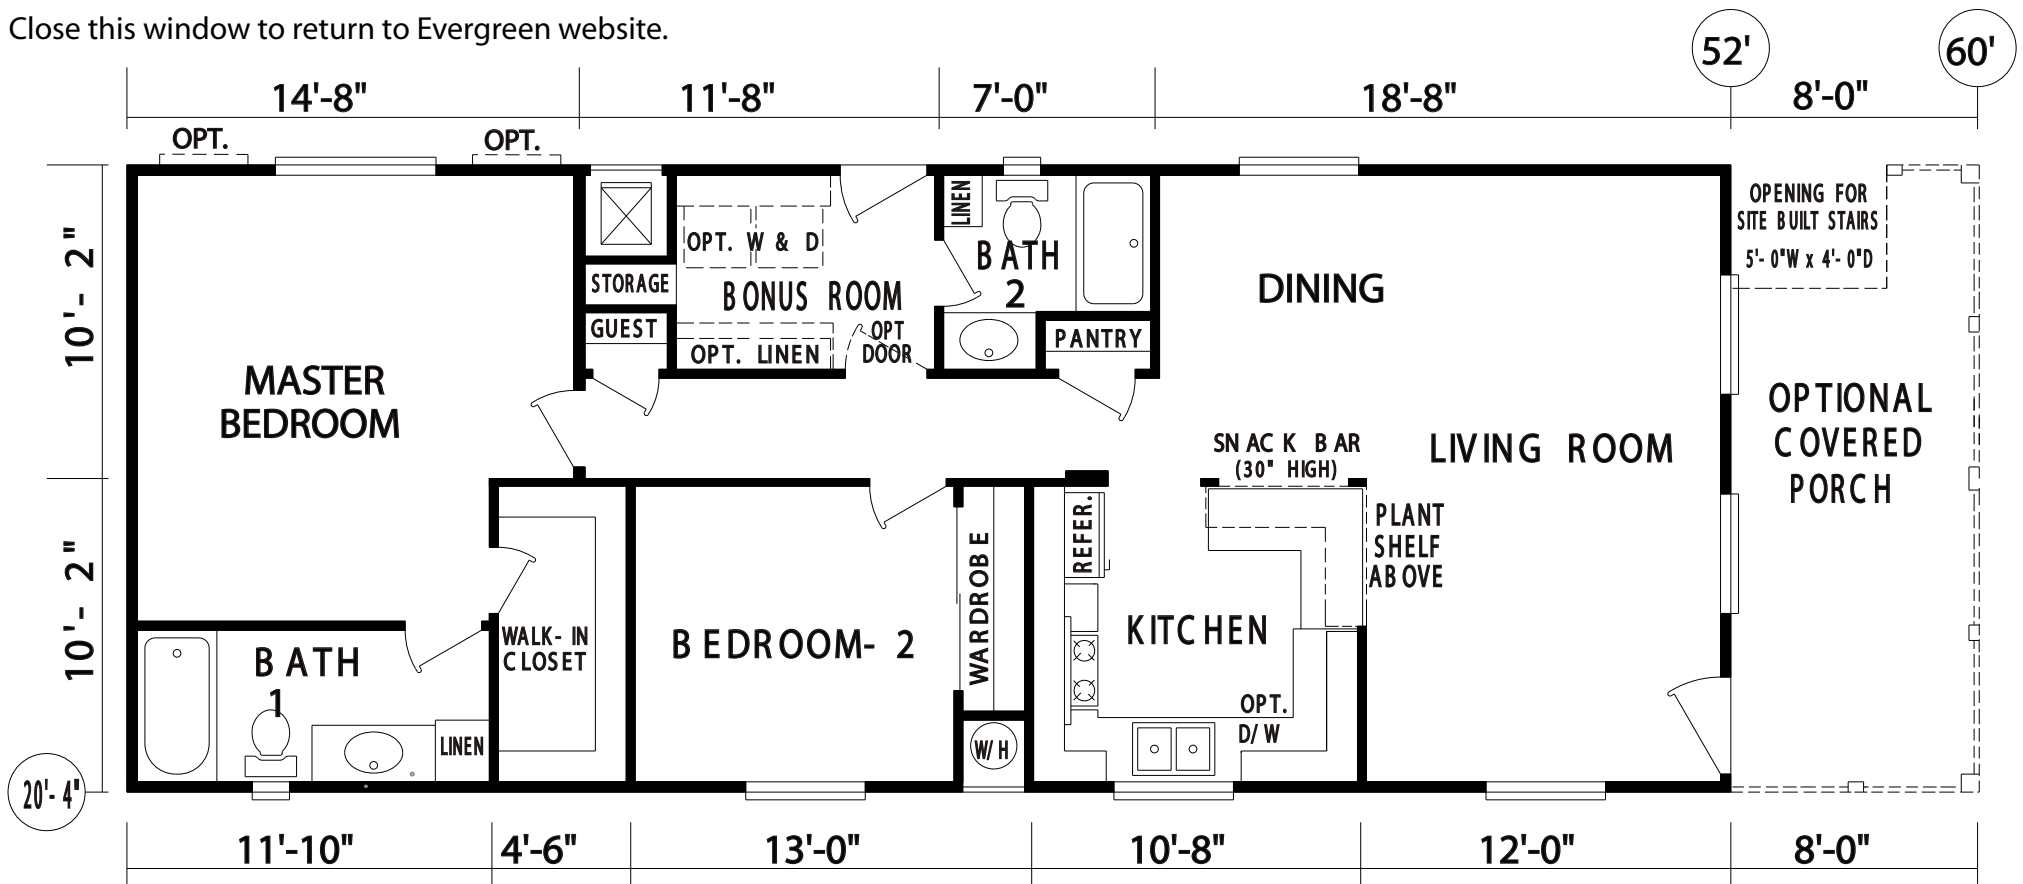

Close this window to return to Evergreen website.

OPTIONAL BATH 1

NEW COTTAGE NC-4

Approx. 1057 SQ. FT.
(1220 SQ. FT. WITH OPTIONAL PORCH)

The New Cottage is Evergreen's value series, designed primarily for new and existing Manufactured Home communities. These Homes offer Evergreen quality at an affordable price while still allowing the flexibility to customize for your particular needs. The NC-4 features two full Baths and a luxury Kitchen. You can add an optional Front Porch or Glamour Bath.