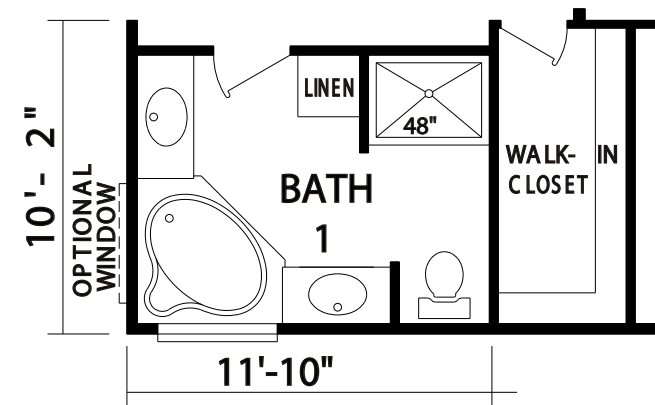

Close this window to return to Evergreen website.

OPTIONAL BATH 1

NEW COTTAGE NC-4

Approx. 1057 SQ. FT.
(1220 SQ. FT. WITH OPTIONAL PORCH)

The New Cottage is Evergreen's value series, designed primarily for new and existing Manufactured Home communities. These Homes offer Evergreen quality at an affordable price while still allowing the flexibility to customize for your particular needs. The NC-4 features two full Baths and a luxury Kitchen. You can add an optional Front Porch or Glamour Bath.