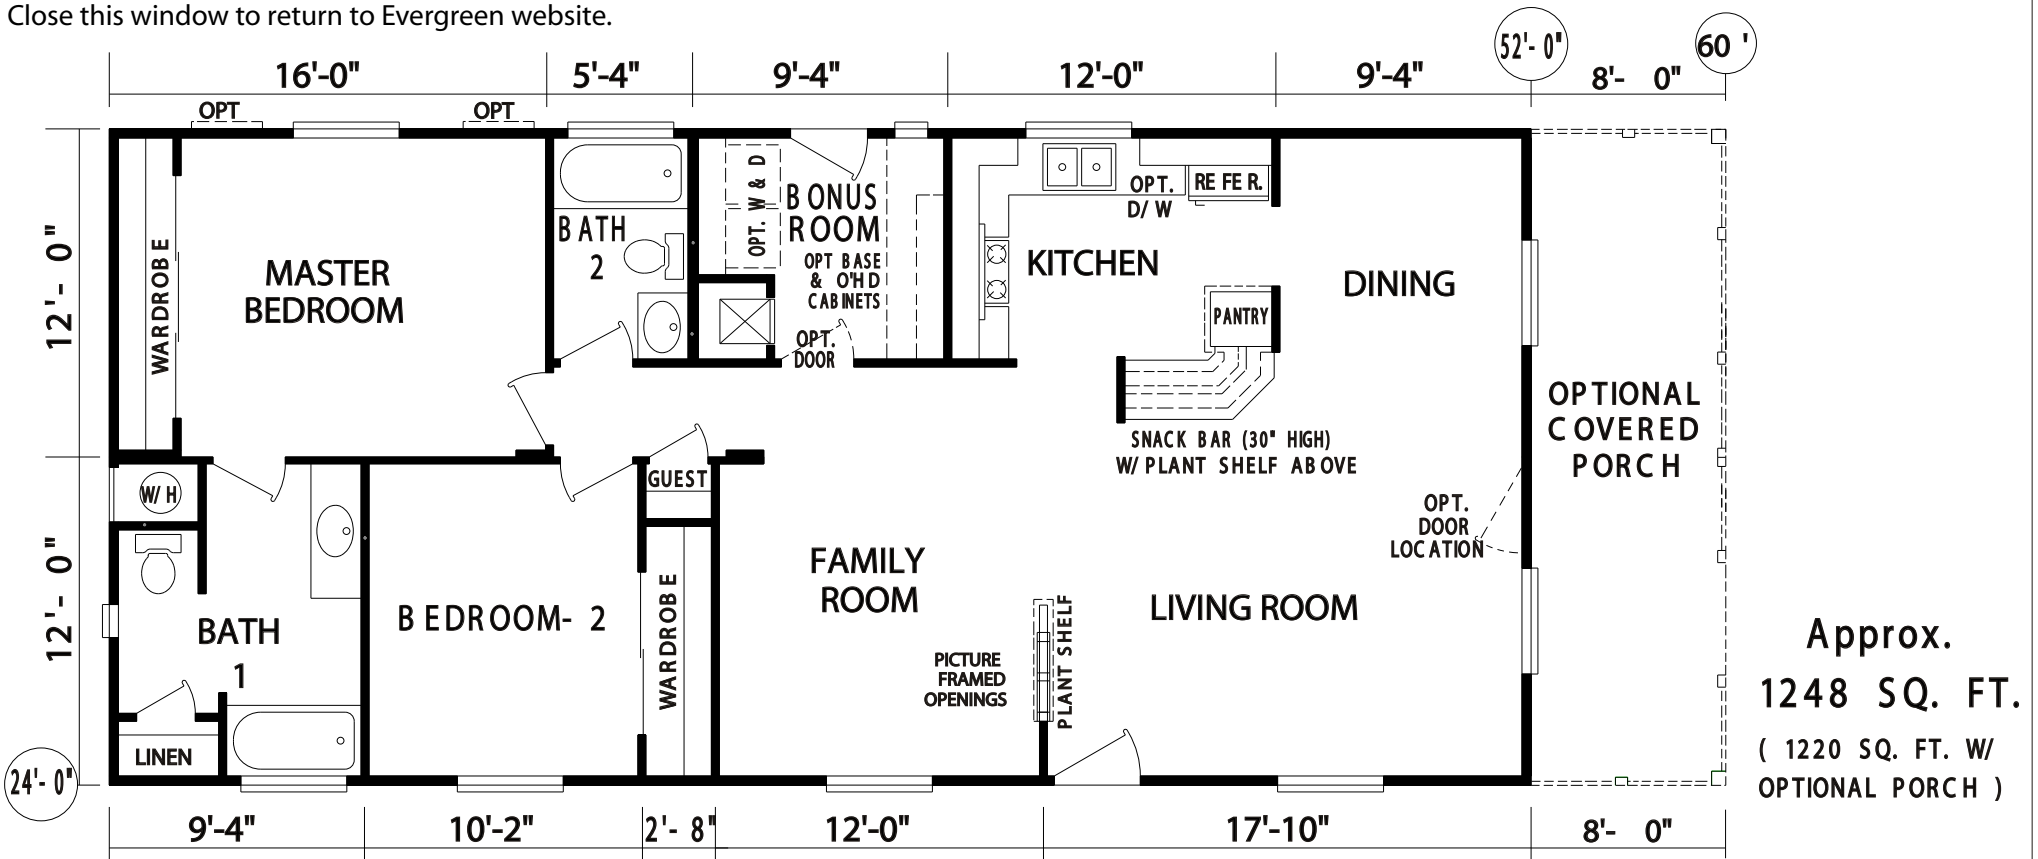

Close this window to return to Evergreen website.

The New Cottage is Evergreen's value series, designed primarily for new and existing Manufactured Home communities. These homes offer Evergreen quality at an affordable price while still allowing the flexibility to customize for your particular needs. The NC-5 features two Bedrooms, two full Baths and a luxury Kitchen. The Family Room can be replaced by an optional third Bedroom or an optional Glamour Bath may be added. Shown with optional Covered Front Porch

# NEW COTTAGE NC-6