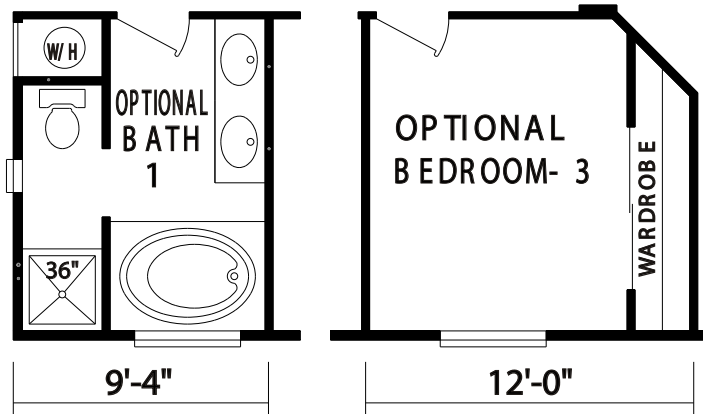

Close this window to return to Evergreen website.

The New Cottage is Evergreen's value series, designed primarily for new and existing Manufactured Home communities. These homes offer Evergreen quality at an affordable price while still allowing the flexibility to customize for your particular needs. The NC-5 features two Bedrooms, two full Baths and a luxury Kitchen. The Family Room can be replaced by an optional third Bedroom or an optional Glamour Bath may be added. Shown with optional Covered Front Porch