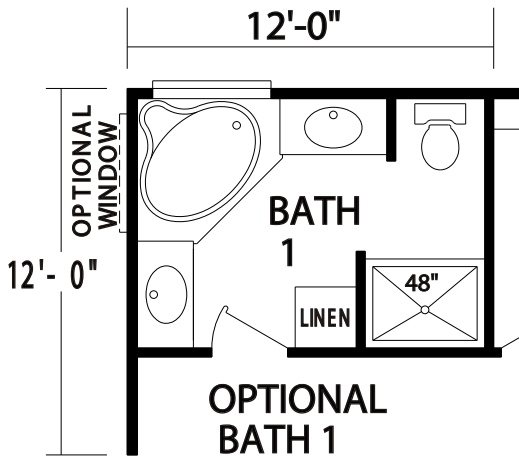

Close this window to return to Evergreen website.

The New Cottage is Evergreen's value series, designed primarily for new and existing Manufactured Home communities. These homes offer Evergreen quality at an affordable price while still allowing the flexibility to customize for your particular needs. The NC-9 features three Bedrooms, two full Baths, a luxury Kitchen and an optional Glamour Bath. You can add an optional Front Porch or convert the third Bedroom to a Den.

Approx. 1288 SQ. FT.

( 1352 SQ. FT. W/ OPTIONAL PORCH )