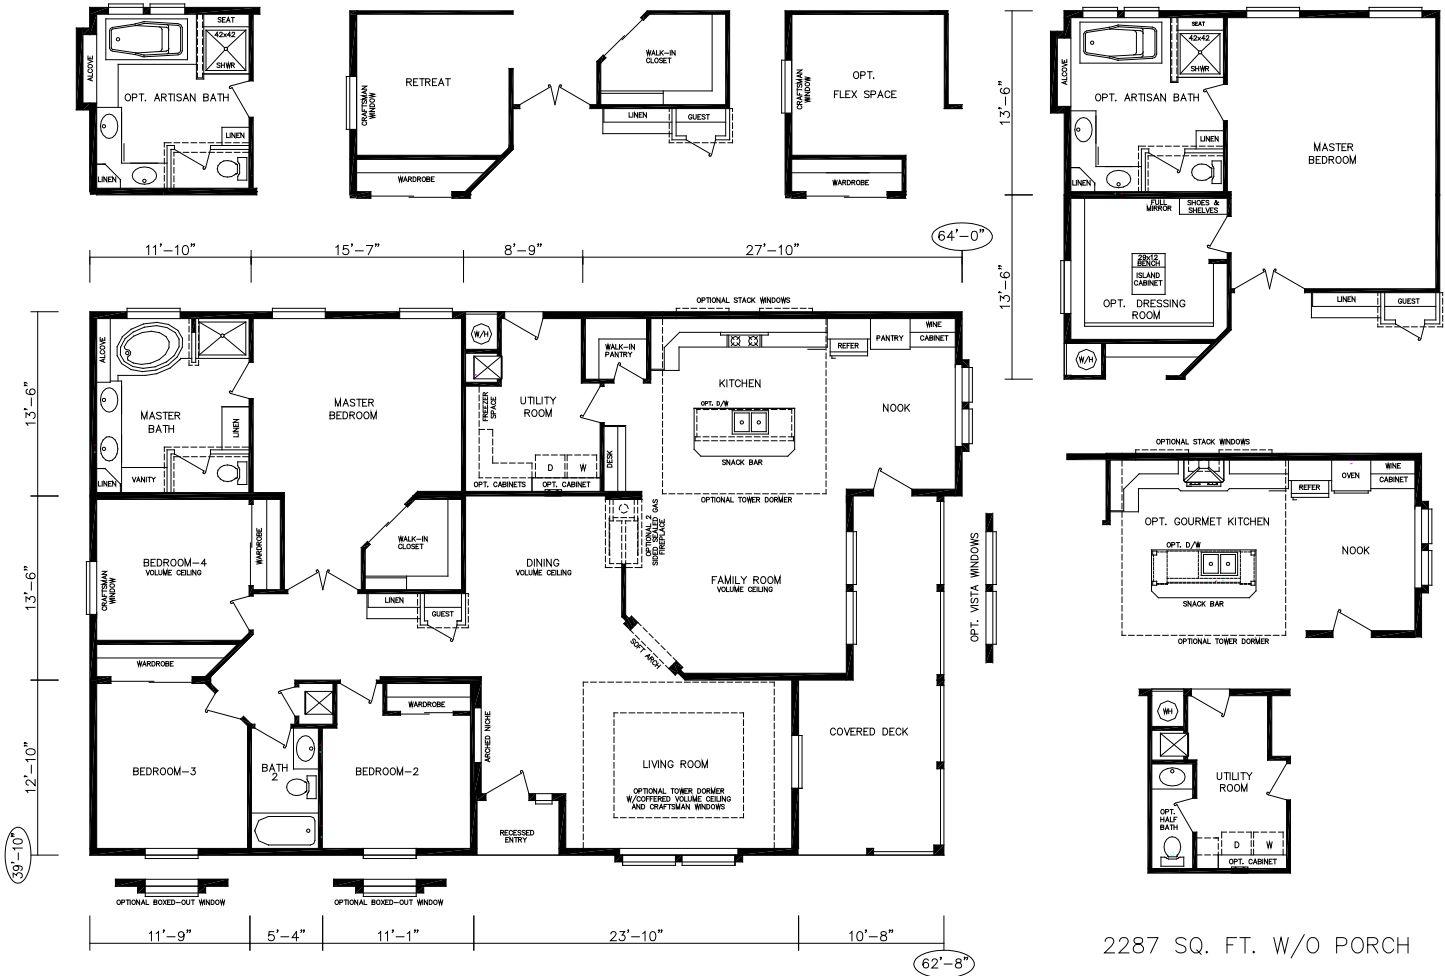

Close this window to return to Evergreen website.

2287 SQ. FT. W/O PORCH