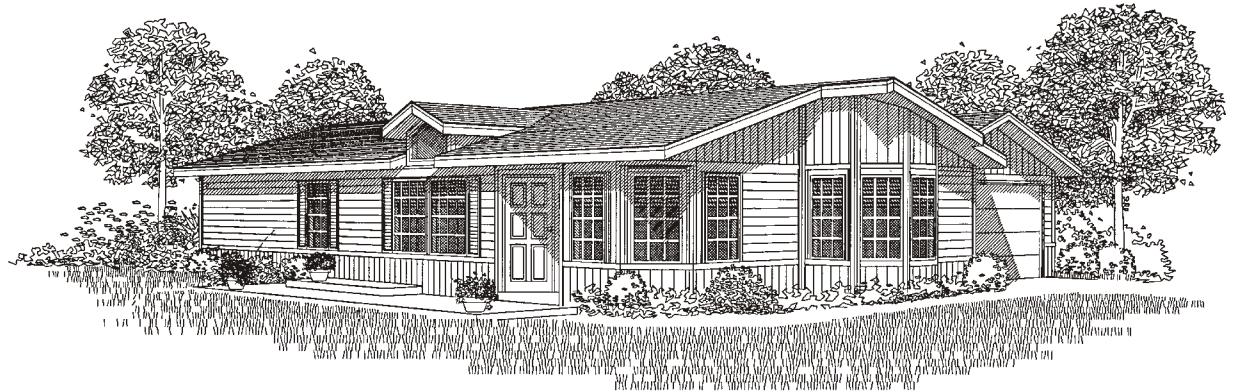

# Westwood

## W-60

Approx. 1537 SQ. FT.

This gorgeous home with three Bedrooms and two Baths is one of Silvercrest's most popular. It features a huge Kitchen loaded with storage space and a separate Breakfast Area. Vaulted ceilings, bay windows and architectural detailing accent the interior living spaces. Luxury, style and convenience abound in the Kitchen and Master Bath.