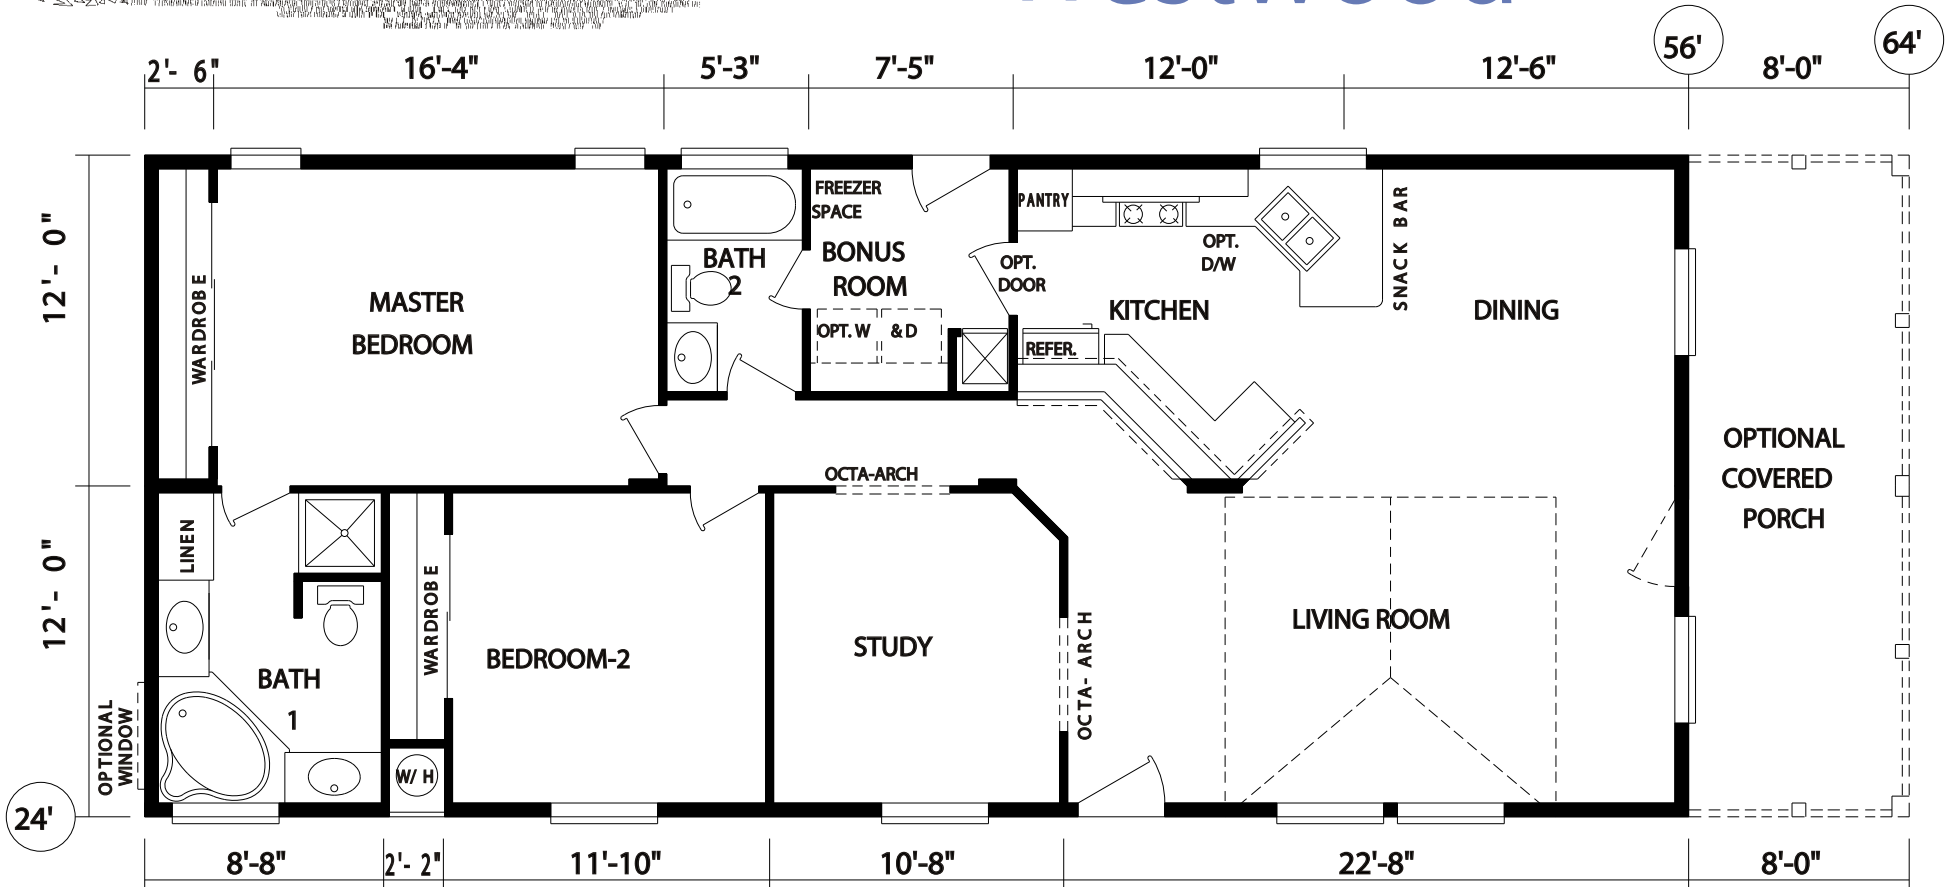

## W-67

**Approx. 1344 SQ. FT. (1536 SQ. FT. WITH PORCH)**  
 This beautiful home features two Bedrooms, two Baths and Study. Vaulted ceilings and architectural detailing are standard throughout the interior living spaces. Luxury, style and convenience define the Kitchen and Master Bath. Add the available covered front Porch and enjoy outdoor living space along with all the other great features of this fine home.