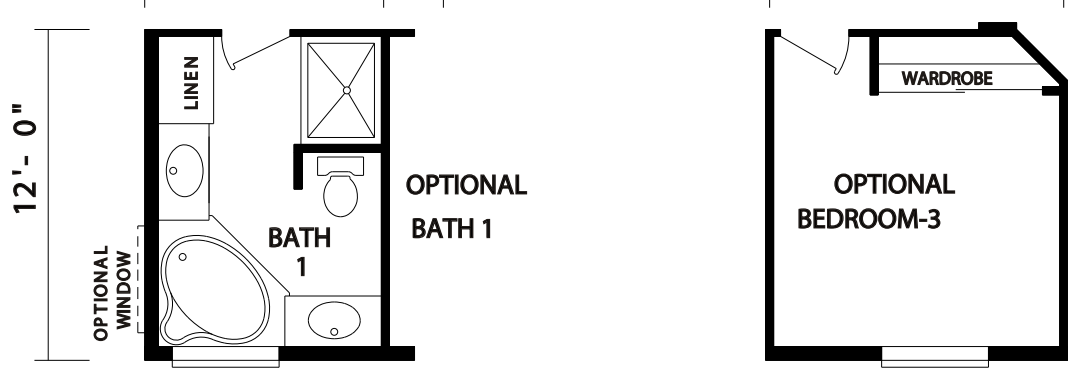

## W-67

**Approx. 1344 SQ. FT. (1536 SQ. FT. WITH PORCH)**  
 This beautiful home features two Bedrooms, two Baths and Study. Vaulted ceilings and architectural detailing are standard throughout the interior living spaces. Luxury, style and convenience define the Kitchen and Master Bath. Add the available covered front Porch and enjoy outdoor living space along with all the other great features of this fine home.