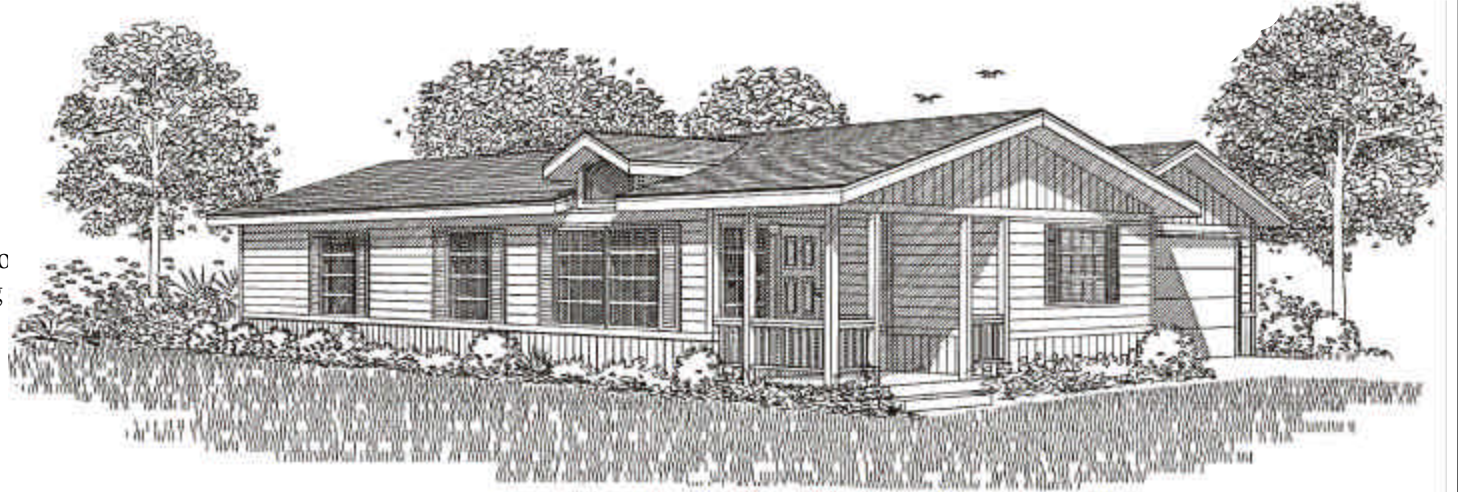

Westwood

W-77

Approx. 1113 SQ. FT.
(1173 SQ. FT. WITH PORCH)

This beautiful home features three Bedrooms and two Baths. It is sized to fit smaller lots or spaces while having the spaciousness of a much larger home.

Vaulted ceilings and architectural detailing are standard throughout the interior living spaces. Add the optional covered Front Porch and enjoy outdoor living space along with all the other great features of this fine home. Luxury, style and convenience define the Kitchen and Master Bath.