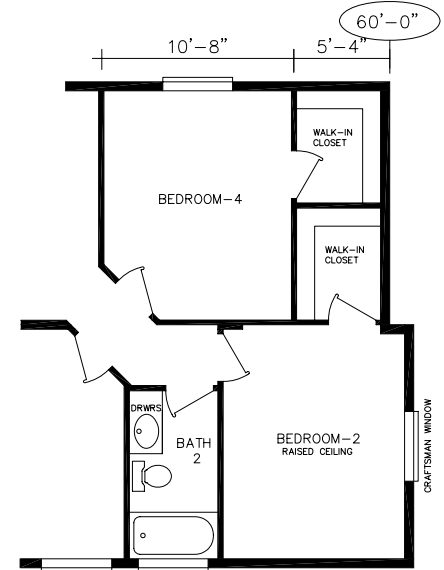

Close this window to return to Evergreen website.

OPTIONAL B BEDROOM- 4

*Craftsman*

WC-11

Approx. 1619 SQ. FT.

This beautiful Craftsman Style home features three Bedrooms, two Baths and separate Living and Family Rooms. Vaulted ceilings accented with raised volume ceilings in selected areas and architectural detailing are standard throughout the interior living spaces. Luxury, style and convenience define the Kitchen and Master Bath.