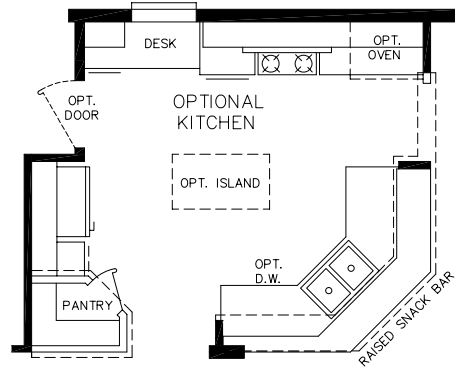

Close this window to return to Evergreen website.

OPTIONAL B BEDROOM- 4

*Craftsman*

WC-11

Approx. 1619 SQ. FT.

This beautiful Craftsman Style home features three Bedrooms, two Baths and separate Living and Family Rooms. Vaulted ceilings accented with raised volume ceilings in selected areas and architectural detailing are standard throughout the interior living spaces. Luxury, style and convenience define the Kitchen and Master Bath.