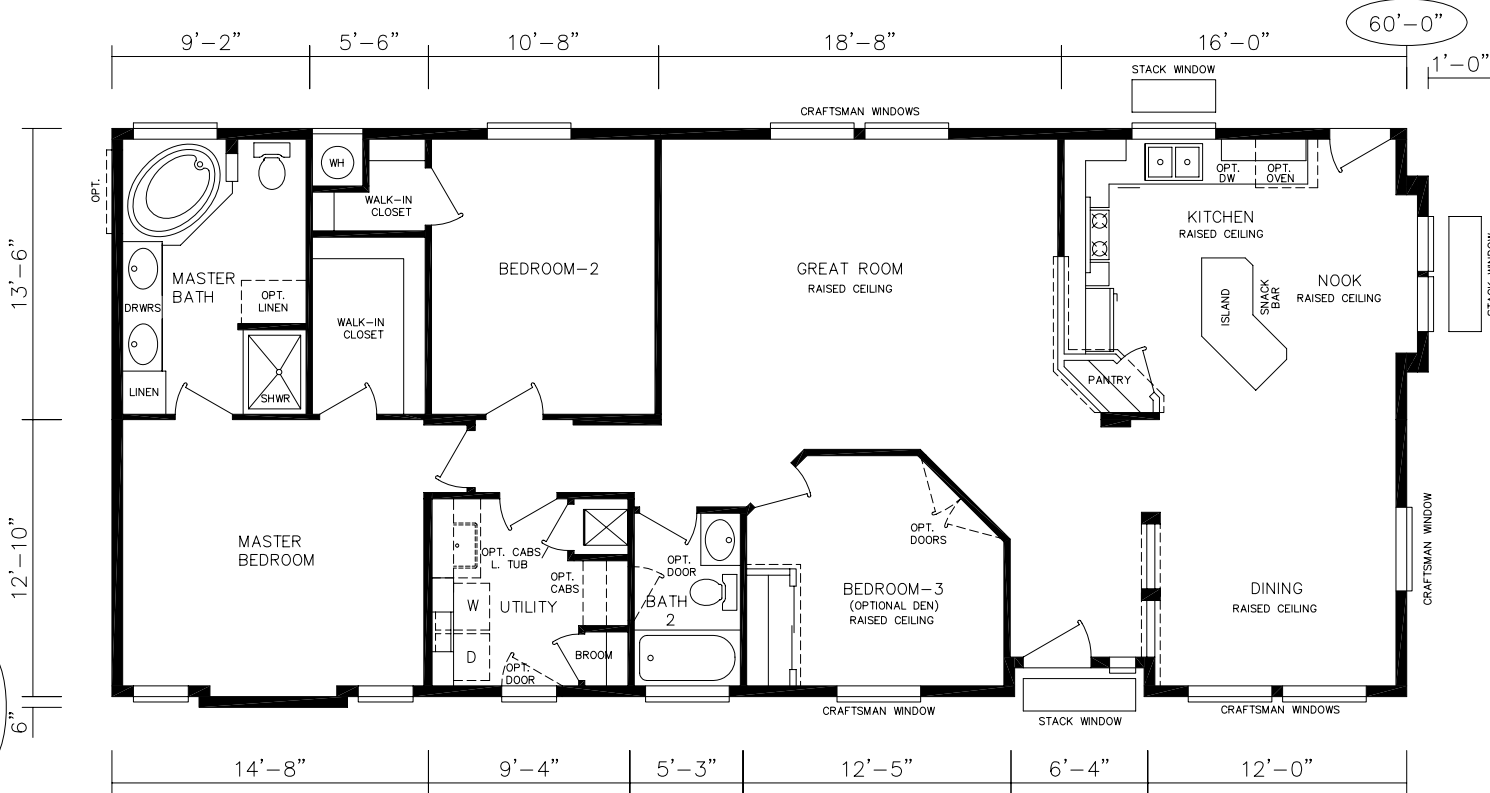

WC-13

Approx. 1584 SQ. FT.

This beautiful Craftsman Style home features three Bedrooms and two Baths. Vaulted ceilings accented with raised volume ceilings in selected areas and architectural detailing are standard throughout the interior living spaces. Luxury, style and convenience define the Kitchen and Master Bath. Silvercrest's flexibility allows you to custom tailor this home to suit your personal needs.

Craftsman

OPTIONAL KITCHEN / MORNING ROOM (REQUIRES 8 FT. STRETCH)
 1692 SQ. FT. OF HOME
 102 SQ. FT. OF PORCH
 1794 SQ. FT. TOTAL

Close this window to return to Evergreen website.