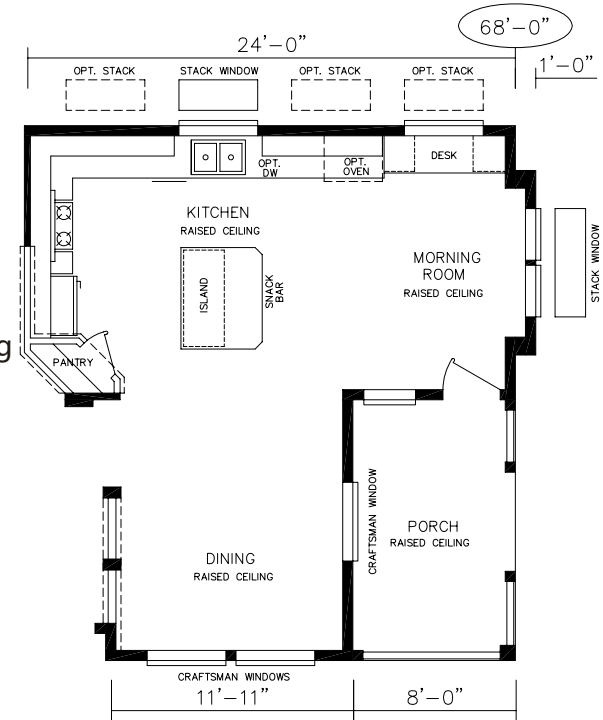

WC-13

Approx. 1584 SQ. FT.

This beautiful Craftsman Style home features three Bedrooms and two Baths. Vaulted ceilings accented with raised volume ceilings in selected areas and architectural detailing are standard throughout the interior living spaces. Luxury, style and convenience define the Kitchen and Master Bath. Silvercrest's flexibility allows you to custom tailor this home to suit your personal needs.

Craftsman

OPTIONAL KITCHEN / MORNING ROOM (REQUIRES 8 FT. STRETCH)
 1692 SQ. FT. OF HOME
 102 SQ. FT. OF PORCH
 1794 SQ. FT. TOTAL

Close this window to return to Evergreen website.