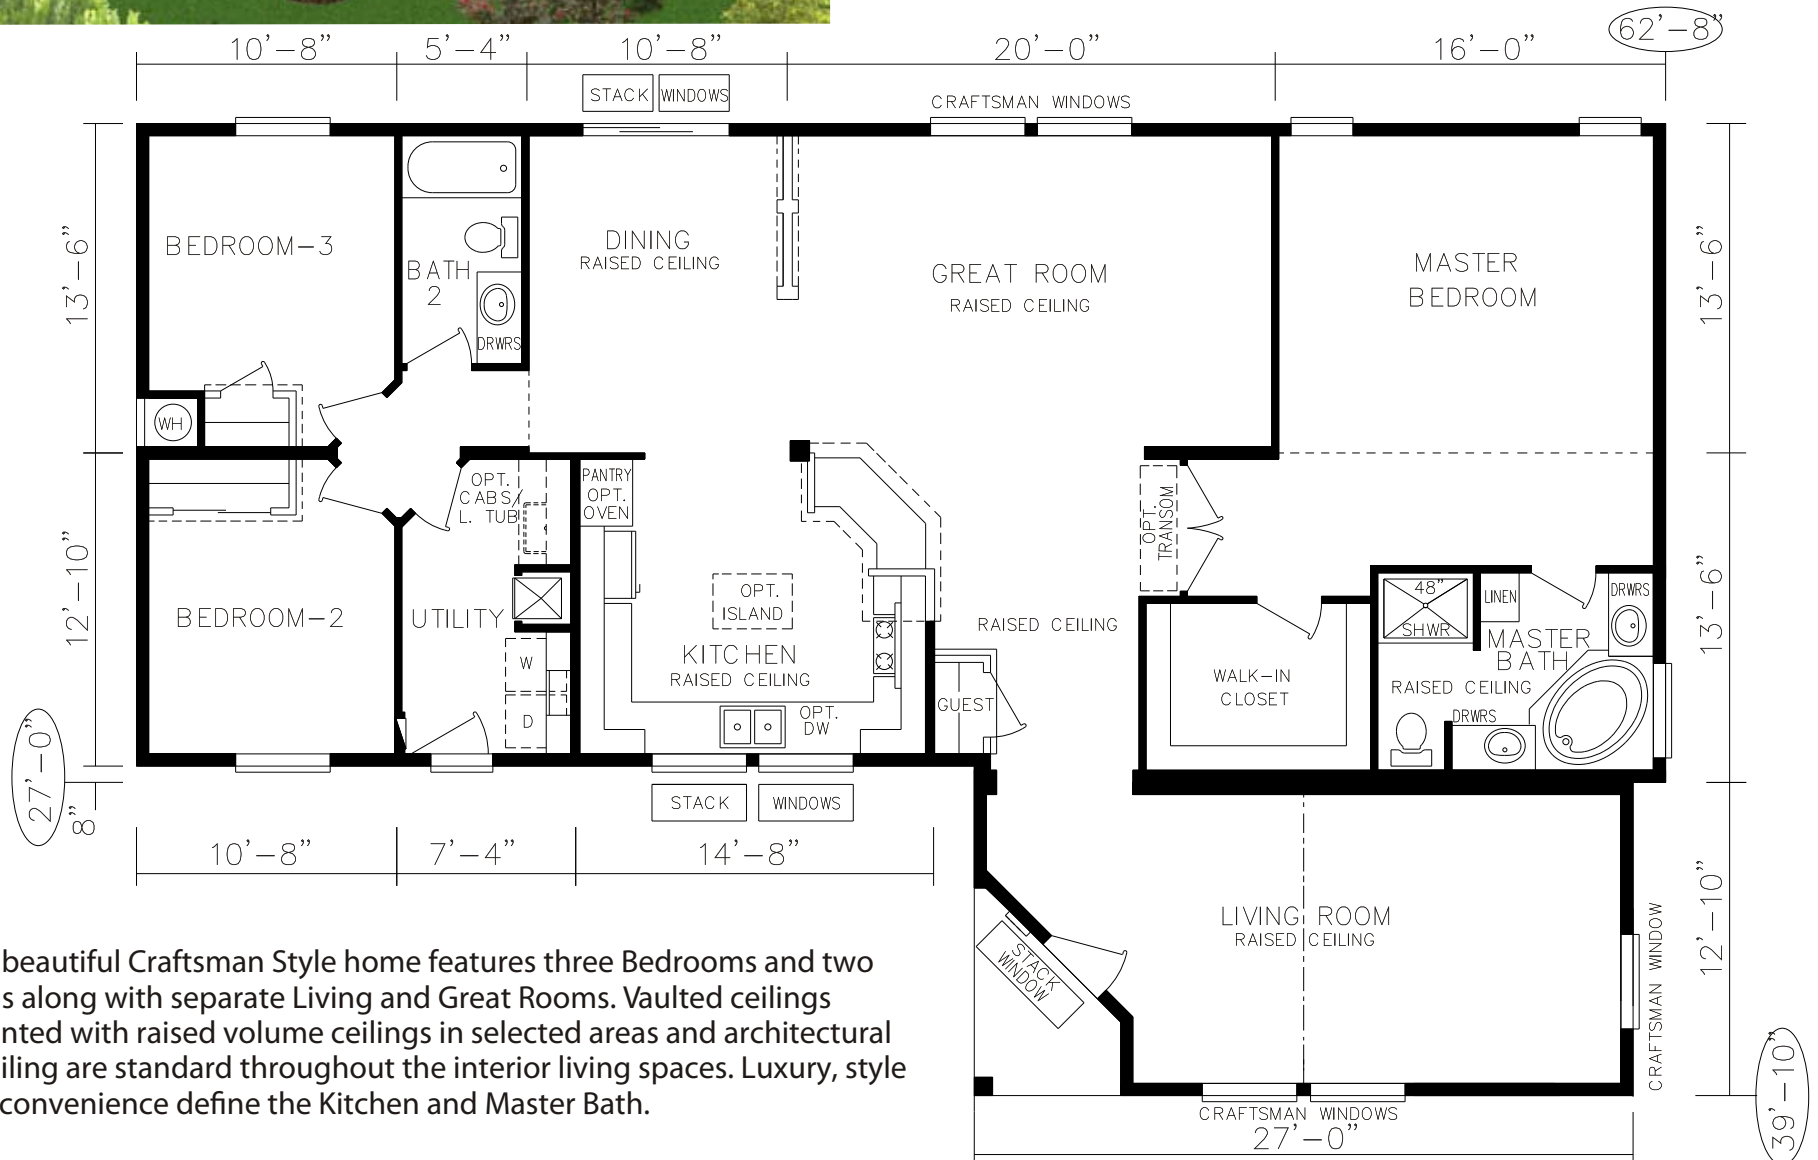

Close this window to return to Evergreen website.

Westwood WC-15

CRAFTSMAN SERIES Approx. 1994 SQ. FT.

This beautiful Craftsman Style home features three Bedrooms and two Baths along with separate Living and Great Rooms. Vaulted ceilings accented with raised volume ceilings in selected areas and architectural detailing are standard throughout the interior living spaces. Luxury, style and convenience define the Kitchen and Master Bath.