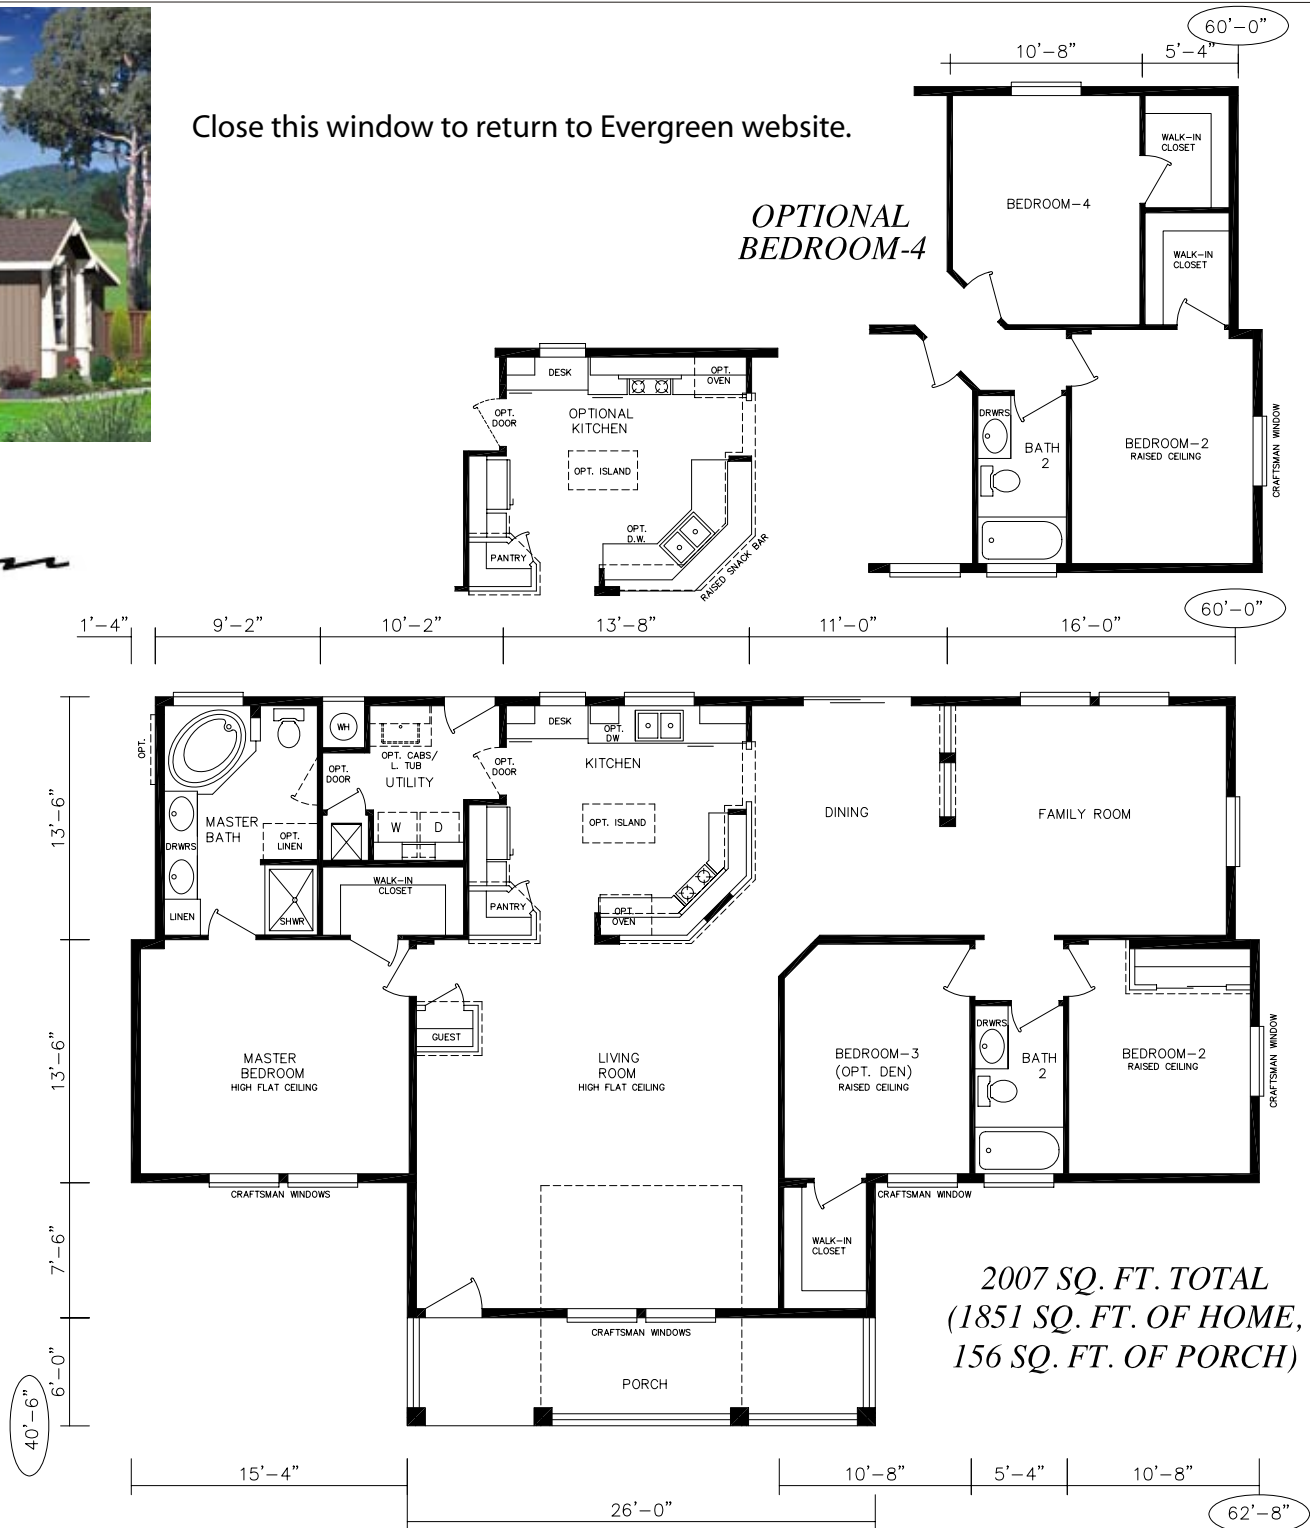

Close this window to return to Evergreen website.

Craftsman

WC-24

Approx. 2007 SQ. FT.

This beautiful Craftsman Style home features a unique roof line and Front Porch along with three Bedrooms and two Baths. An optional 4th Bedroom is available in place of the Family Room. Vaulted ceilings accented with raised volume ceilings in selected areas and architectural detailing are standard throughout the interior living spaces. Luxury, style and convenience define the Kitchen and Master Bath.

2007 SQ. FT. TOTAL
(1851 SQ. FT. OF HOME,
156 SQ. FT. OF PORCH)